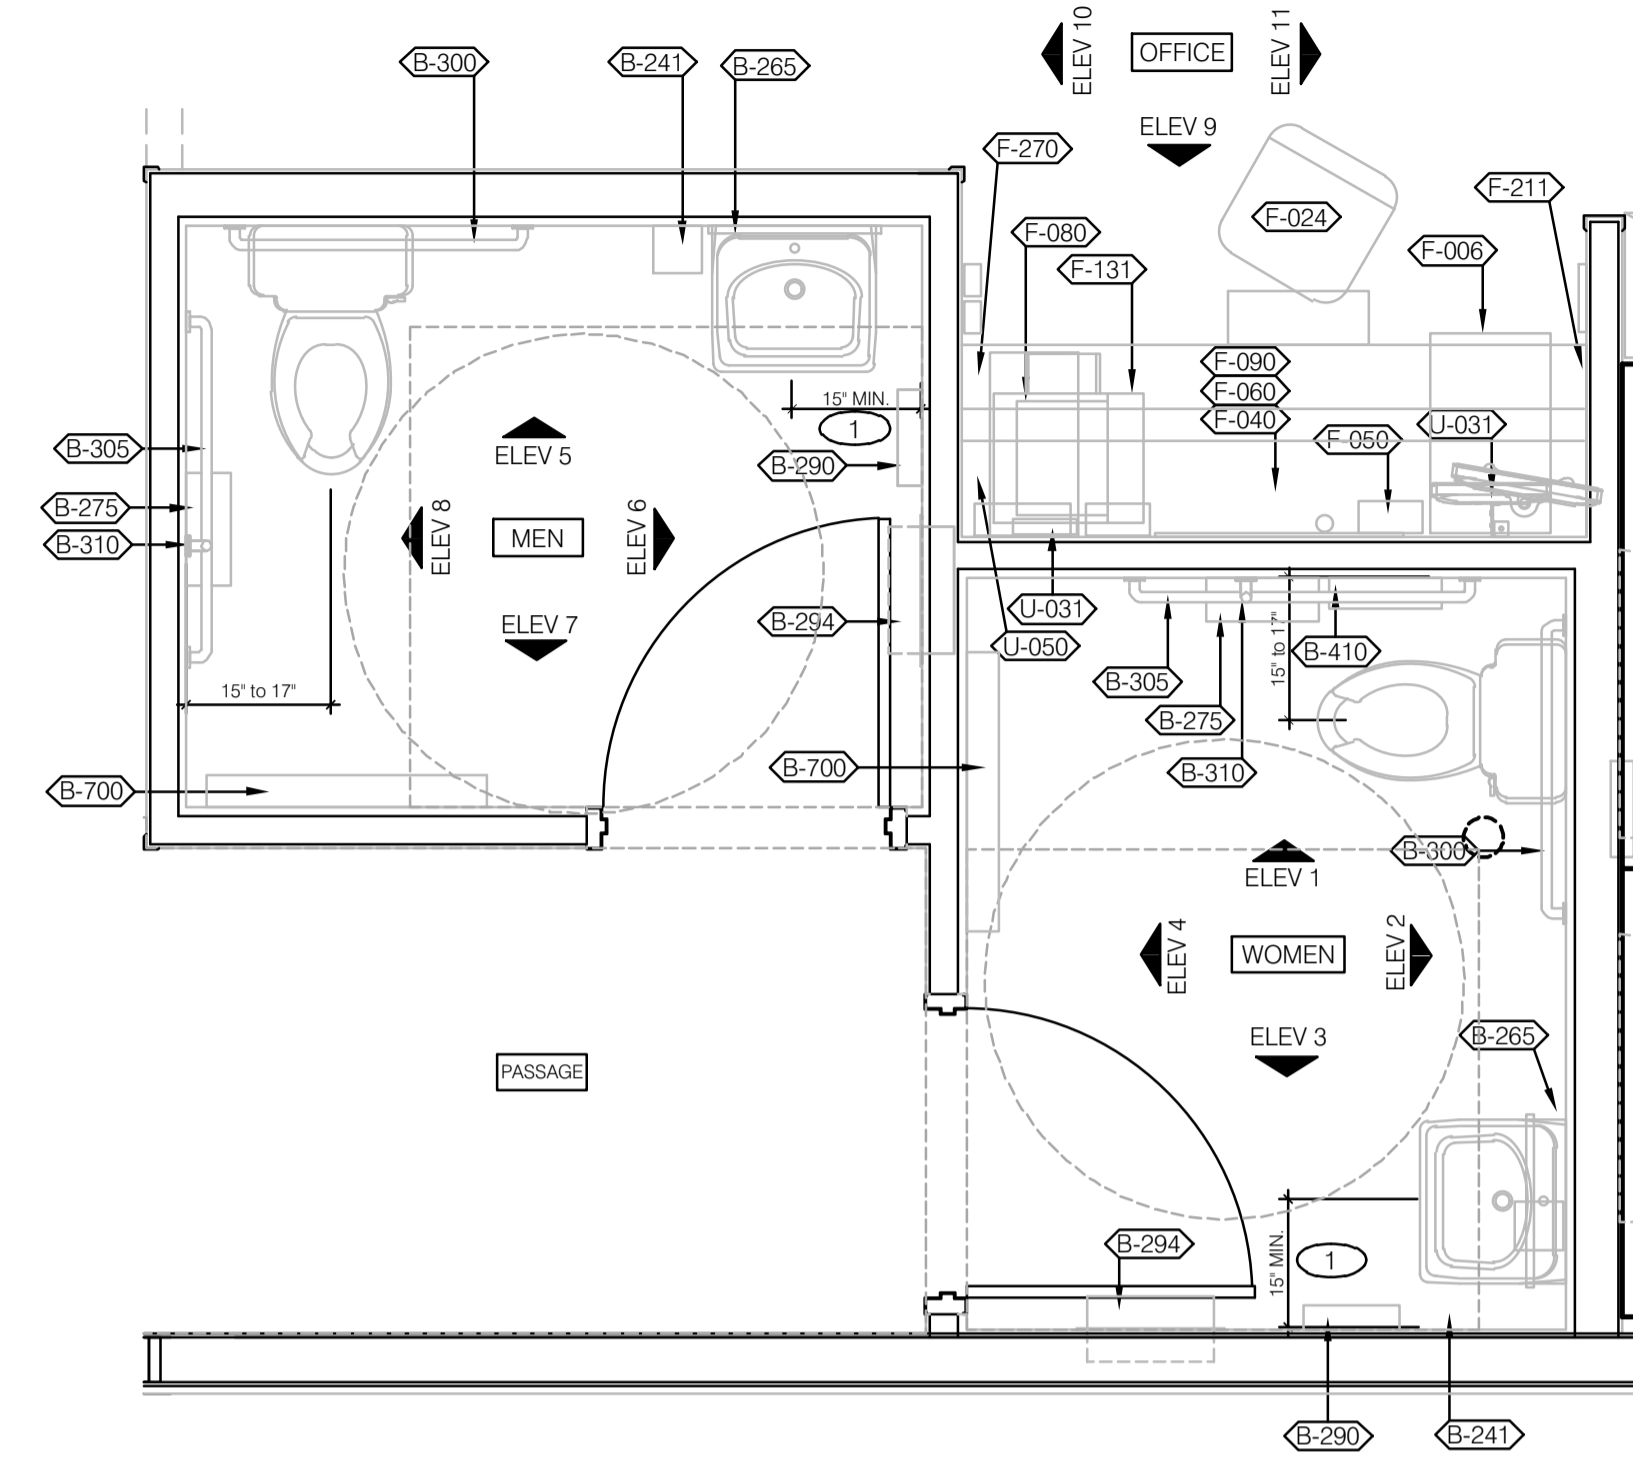

WOMEN'S RESTROOM 3/8" = 1'-0"

ENLARGED RESTROOMS / OFFICE PLAN 1/2" = 1'-0" **A**

MEN'S RESTROOM 3/8" = 1'-0"