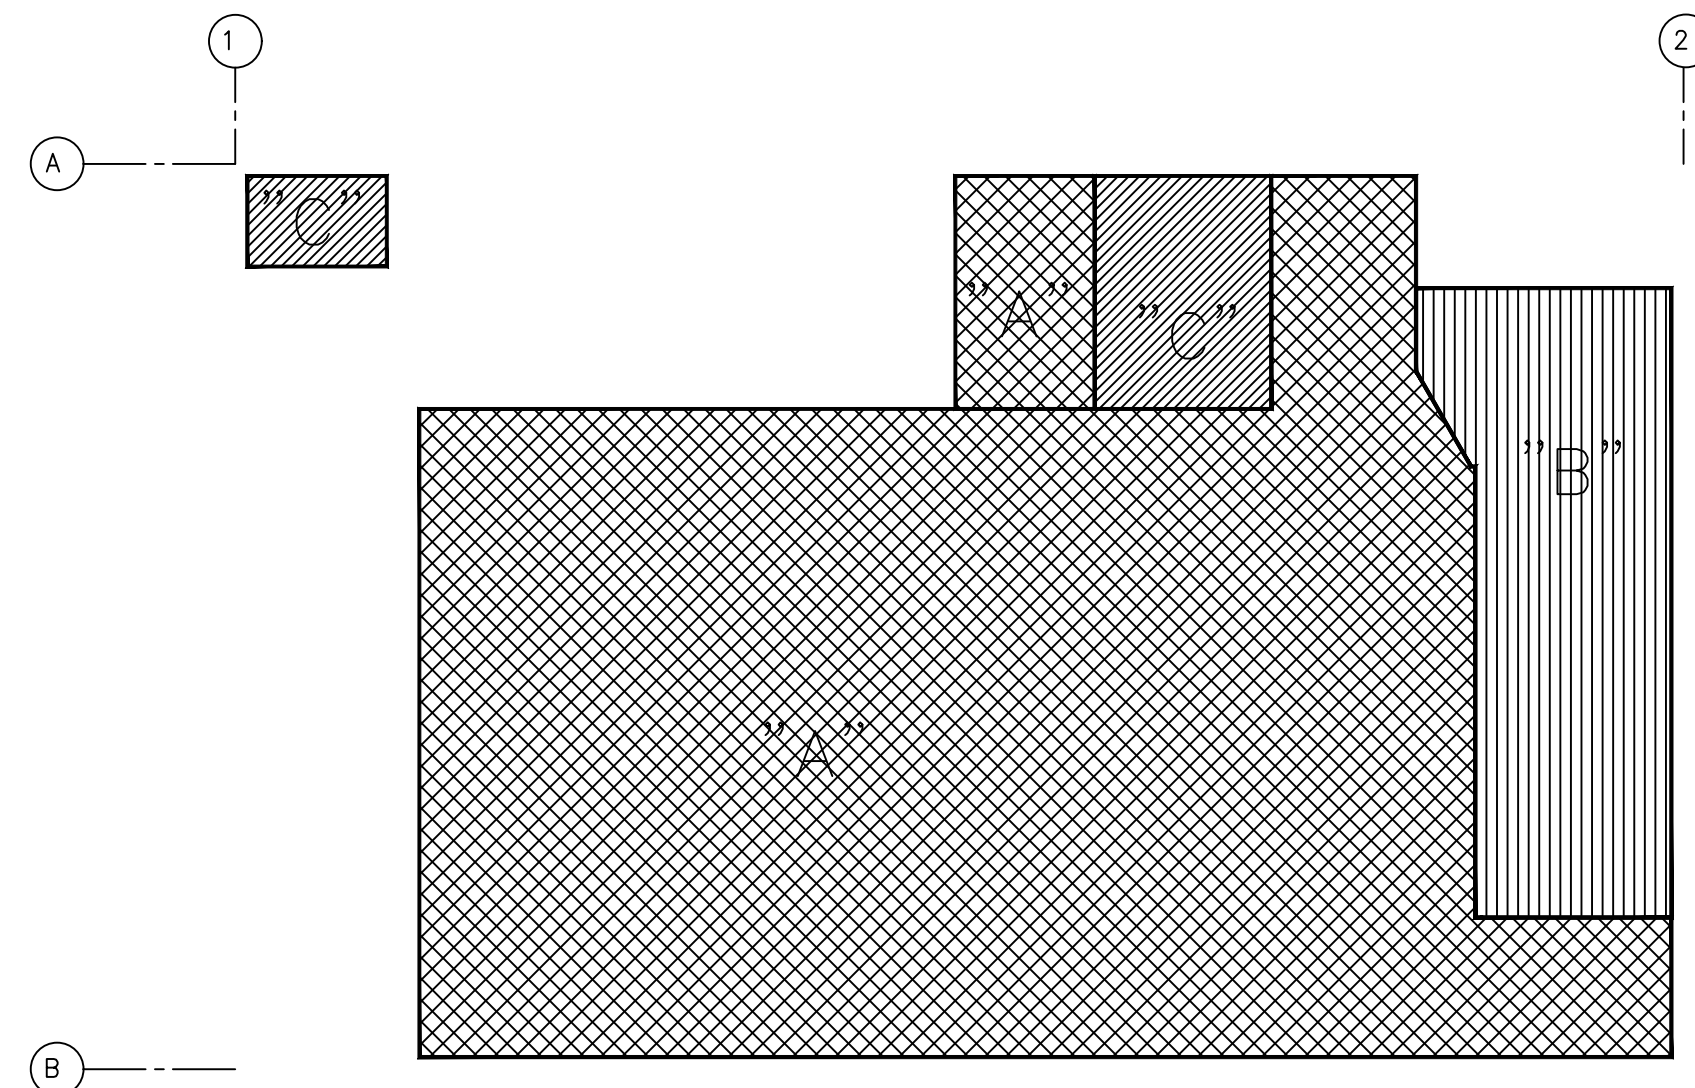

ELECTRICAL LEGEND:	
	ELECTRICAL POWER DISCONNECT
	TOILET EXHAUST FAN TO LIGHT CRT
	DUPLEX OUTLET 125V 15A
	DUPLEX OUTLET - CEILING HEIGHT
	ELECTRICAL JUNCTION BOX
	LAY-IN LIGHT FIXTURE
	BATTERY OPERATED EXIT WAY LIGHTING
	EXIT SIGN BATTERY OPERATED
	SWITCH SINGLE POLE 125V 15A(3 FOR 3-WATTS)
	CONDUITS CONCEALED WHERE POSSIBLE
	HOME RUN TO PANEL
	120 /240V 1Ø OR 3Ø AS NOTED TO 6'-0" AFF
	REFER TO LIKE NUMBERED NOTES
	FLUORESCENT STRIP LIGHT

ELECTRICAL FLOOR PLAN / LIGHTING

SCALE: 1/4" = 1'-0"

LEGEND:	
	AREA "A" TRAY CEILING
	AREA "B" VINYL CEILING
	AREA "C" DRYWALL CEILING

CEILING PLAN KEY

SCALE 3/32" = 1'-0"

3