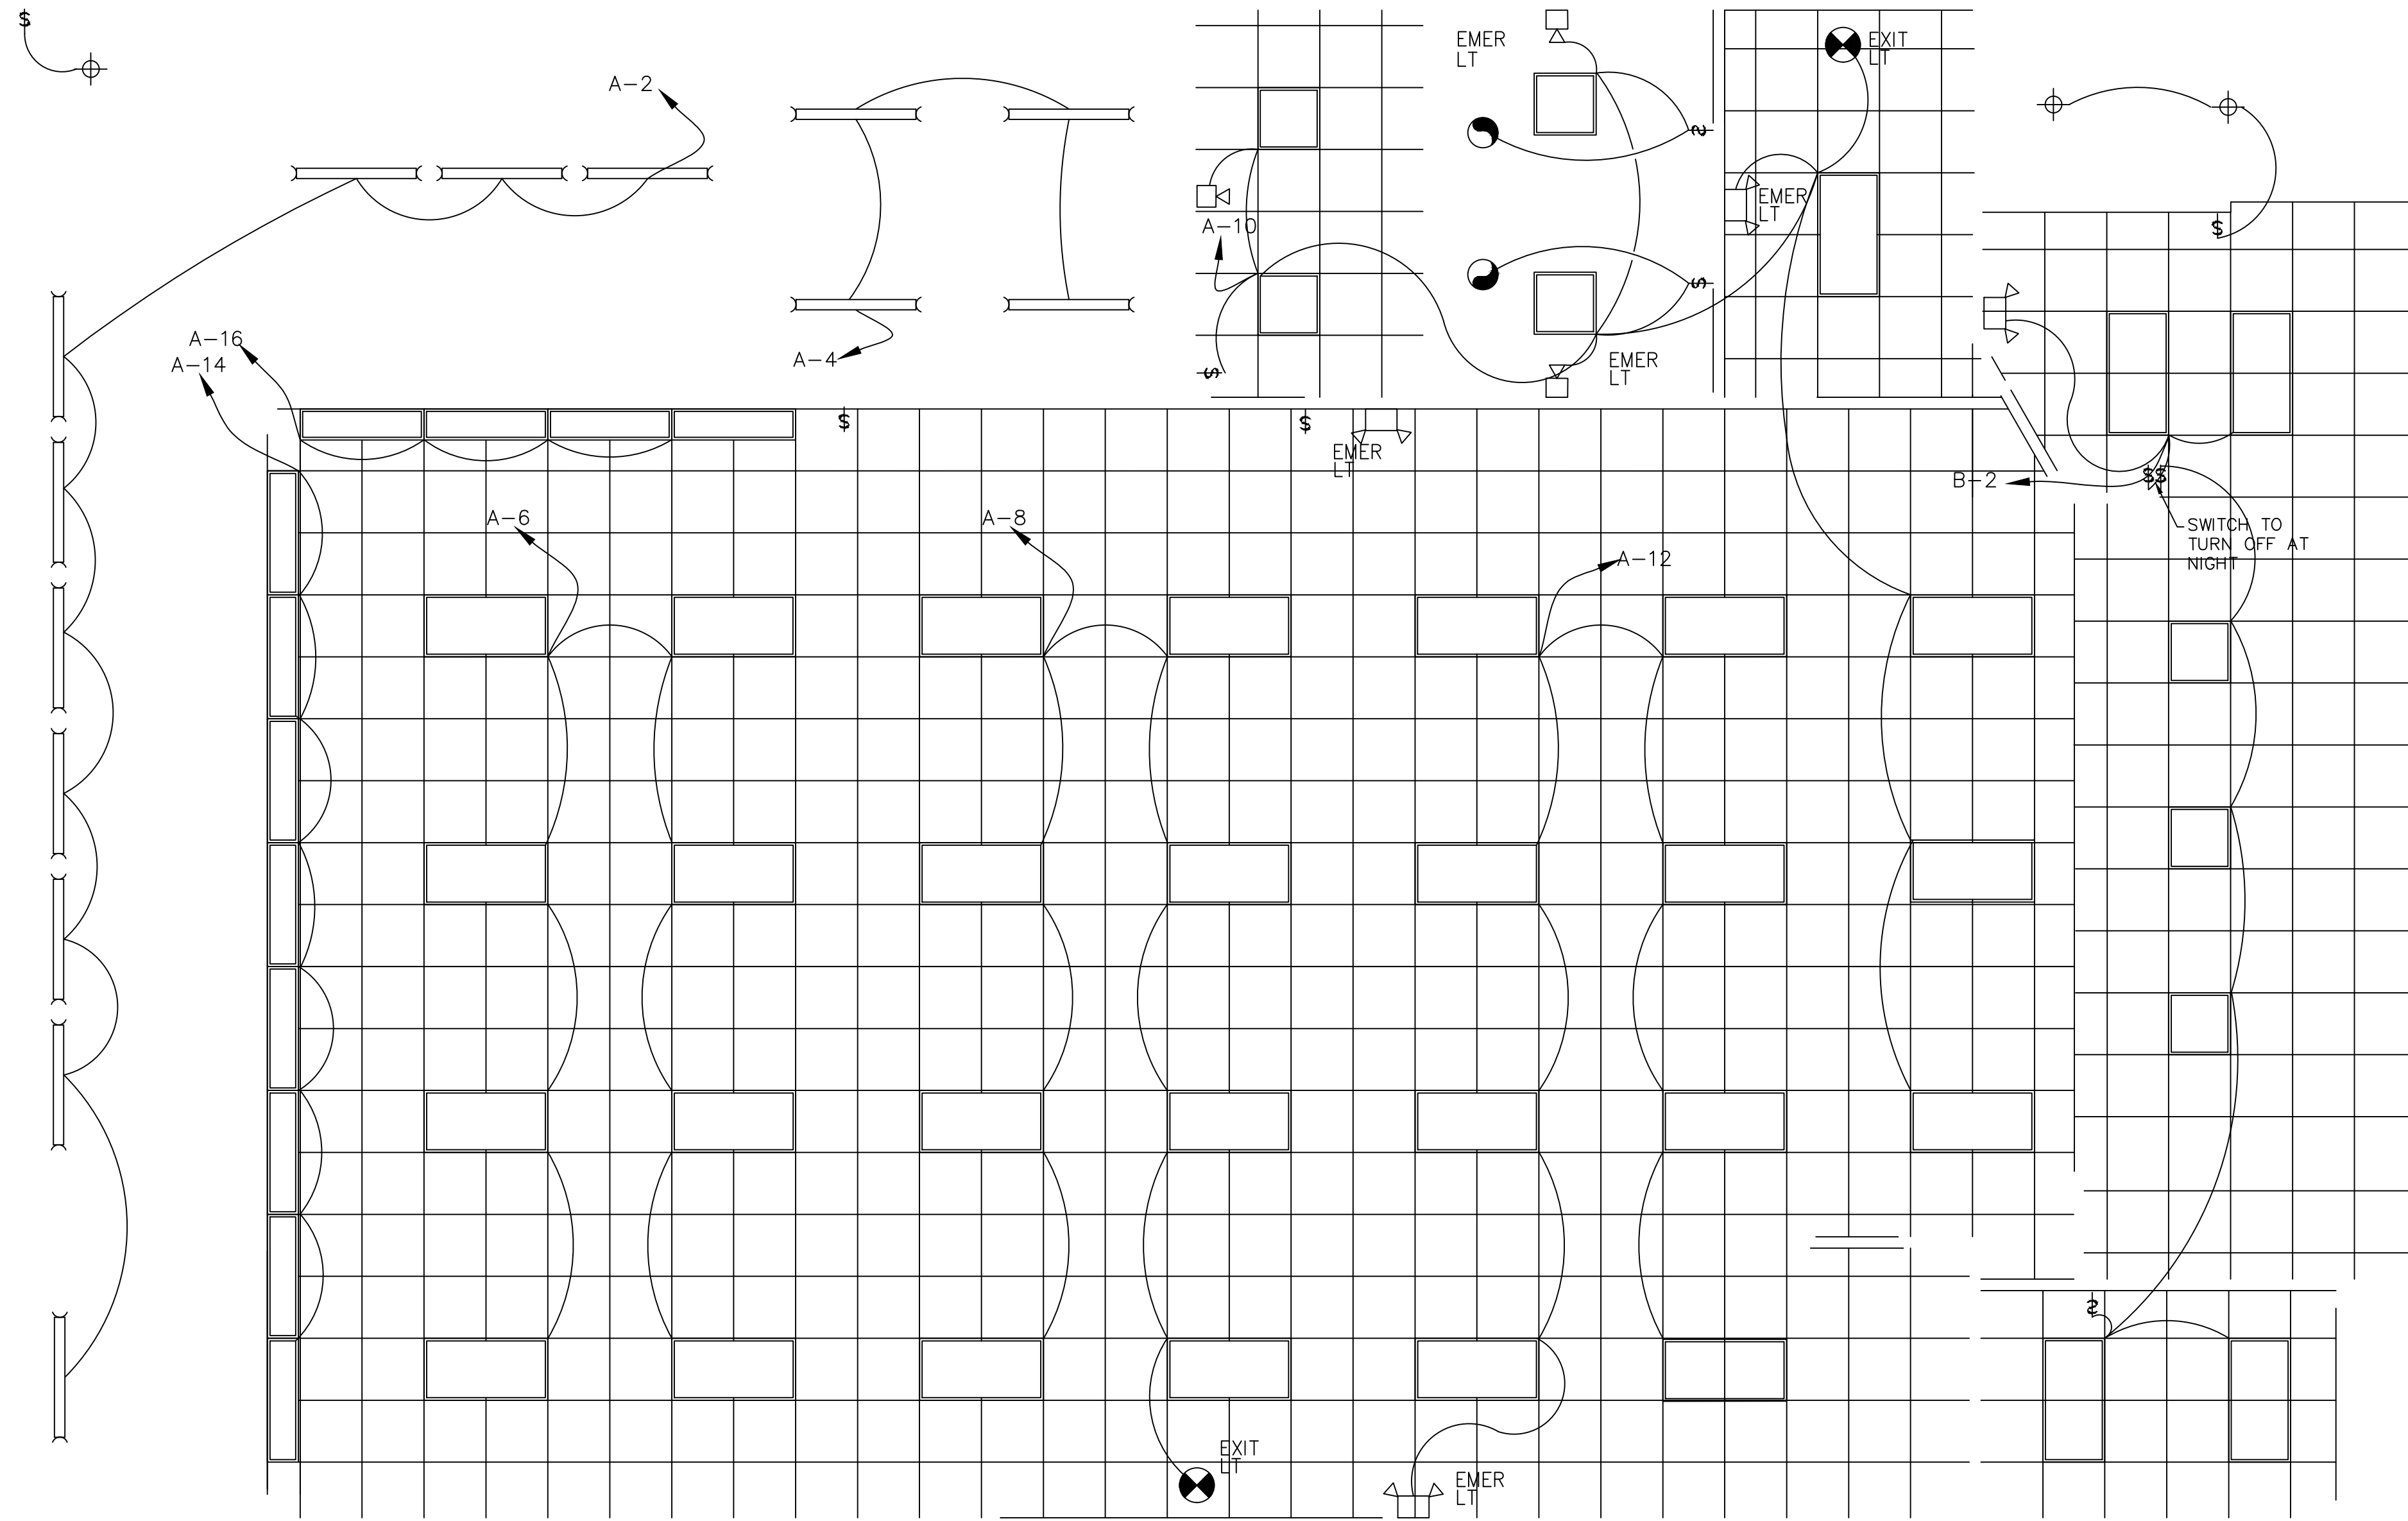

ELECTRICAL LEGEND:	
	ELECTRICAL POWER DISCONNECT
	TOILET EXHAUST FAN TO LIGHT CRT
	DUPLEX OUTLET 125V 15A
	DUPLEX OUTLET - CEILING HEIGHT
	ELECTRICAL JUNCTION BOX
	LAY-IN LIGHT FIXTURE
	BATTERY OPERATED EXIT WAY LIGHTING
	EXIT SIGN BATTERY OPERATED
	SWITCH SINGLE POLE 125V 15A(3 FOR 3-WATTS)
	CONDUITS CONCEALED WHERE POSSIBLE
	HOME RUN TO PANEL
	120 /240V 1Ø OR 3Ø AS NOTED TO 6'-0" AFF
	REFER TO LIKE NUMBERED NOTES
	FLUORESCENT STRIP LIGHT

ELECTRICAL FLOOR PLAN / LIGHTING

SCALE: 1/4" = 1'-0"

LEGEND:	
	AREA "A" TRAY CEILING
	AREA "B" VINYL CEILING
	AREA "C" DRYWALL CEILING

CEILING PLAN KEY

SCALE 3/32" = 1'-0"

3