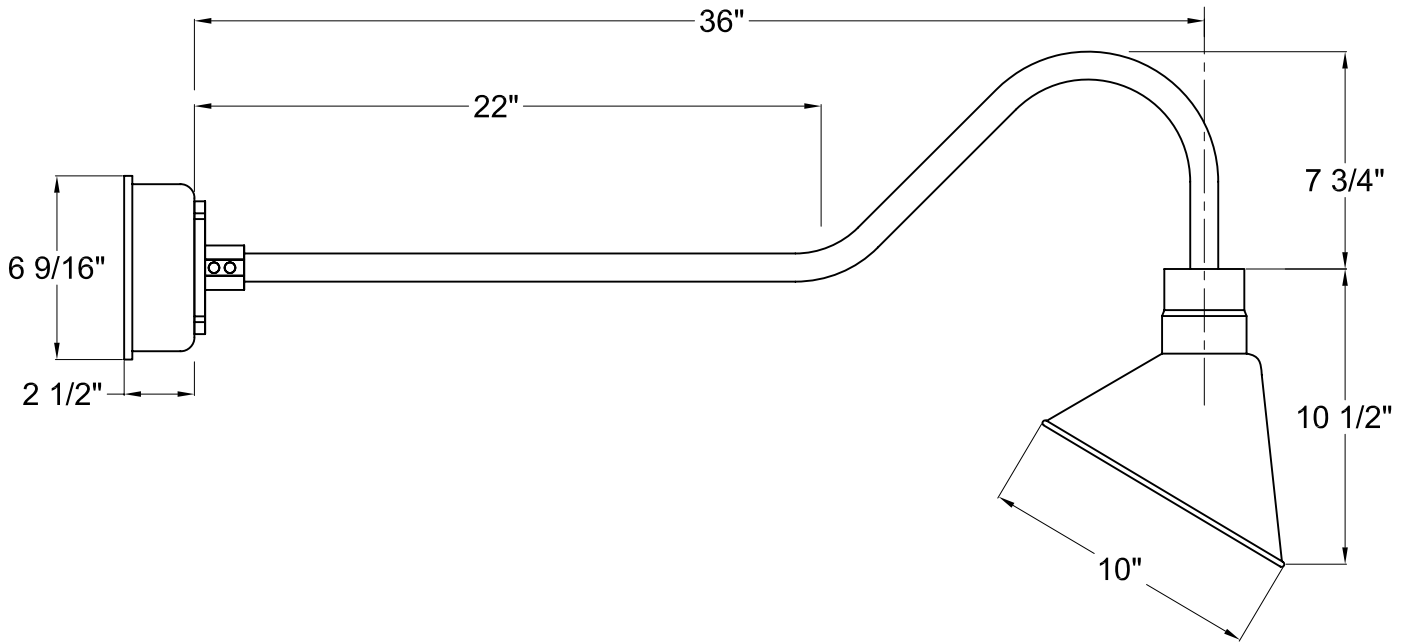

Item Number	Wattage
H-811/C/-EVG/38/LED2/40/F/BCM	38W

Finish
602 (Evergreen)

Mounting
Wall Mounted

Lamping
38W 4000 Lumens 82°
Beam Angle LED2,3500K

Voltage
120 or 277 must
specify when ordering

***Confidential and Proprietary. The information contained on this page is the sole property of Hi-Lite Mfg. Co., Inc. Any reproduction, redistribution, or use to profit from in part or as a whole without prior written authorization of Hi-Lite Mfg. Co., Inc. is unlawful, against trade laws and will be prosecuted to the fullest extent.