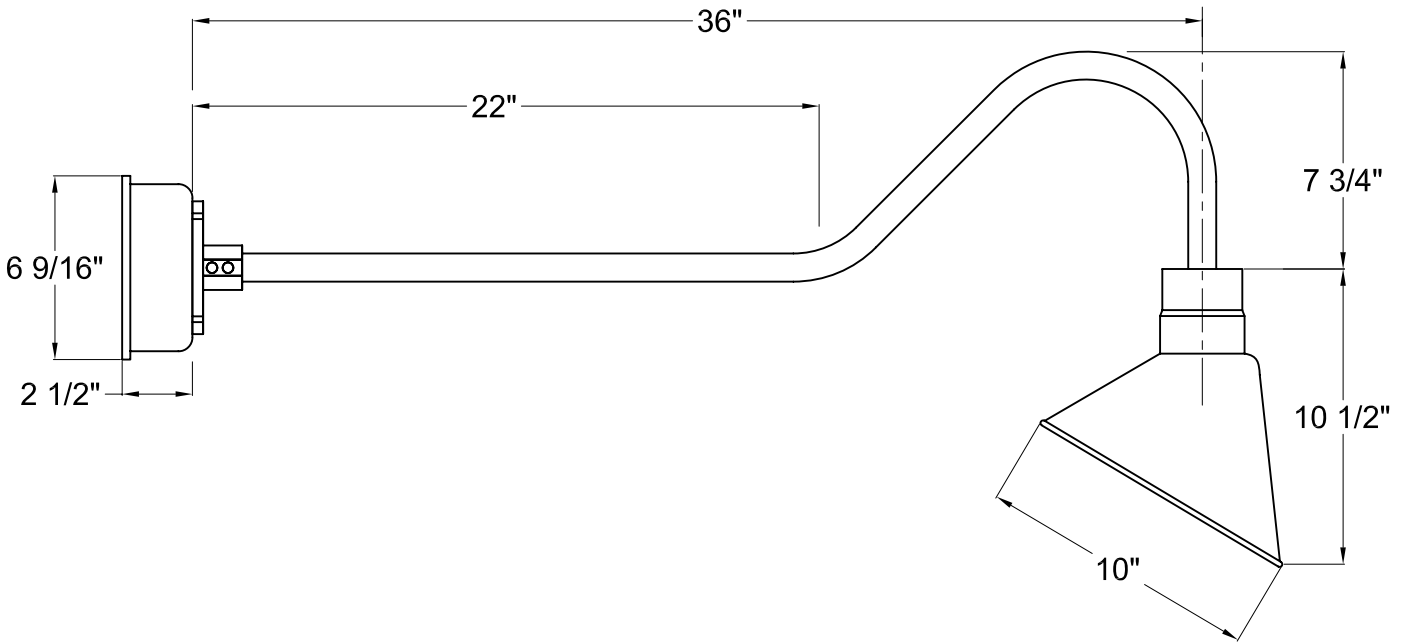

Item Number	Wattage
H-811/C/-EVG/38/LED2/35/F/BCM	38W

Finish
602 (Evergreen)

Mounting
Wall Mounted

Lamping
38W 3000 Lumens 82°
Beam Angle LED2,3500K

Voltage
120 or 277 must
specify when ordering