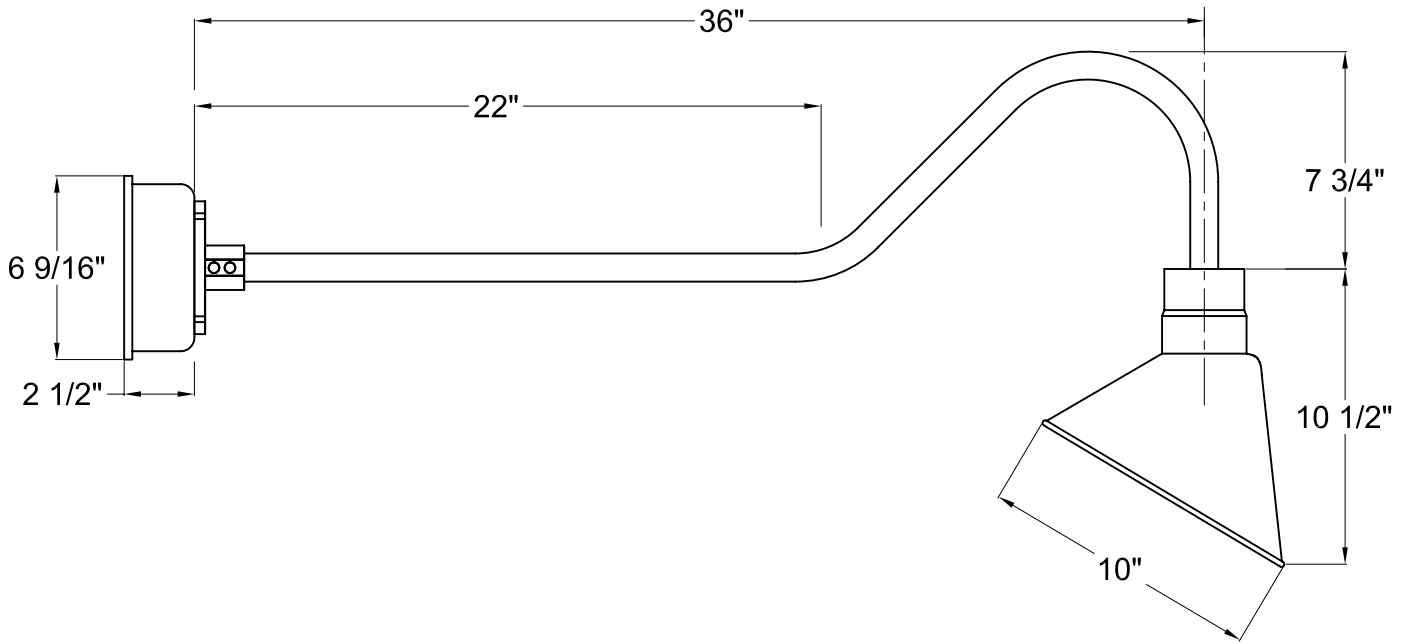

Item Number	Wattage	Voltage
H-811/C/-EVG/30/LED1/41/OP/BCM-M	30W	120/277V

**Finish**  
602 (Evergreen)

**Mounting**  
Wall Mounted

**Lamp/Socket**  
30W 2300Lumens  
LED1,4100K

\*\*\*Confidential and Proprietary. The information contained on this page is the sole property of Hi-Lite Mfg. Co., Inc. Any reproduction, redistribution, or use to profit from in part or as a whole without prior written authorization of Hi-Lite Mfg. Co., Inc. is unlawful, against trade laws and will be prosecuted to the fullest extent.