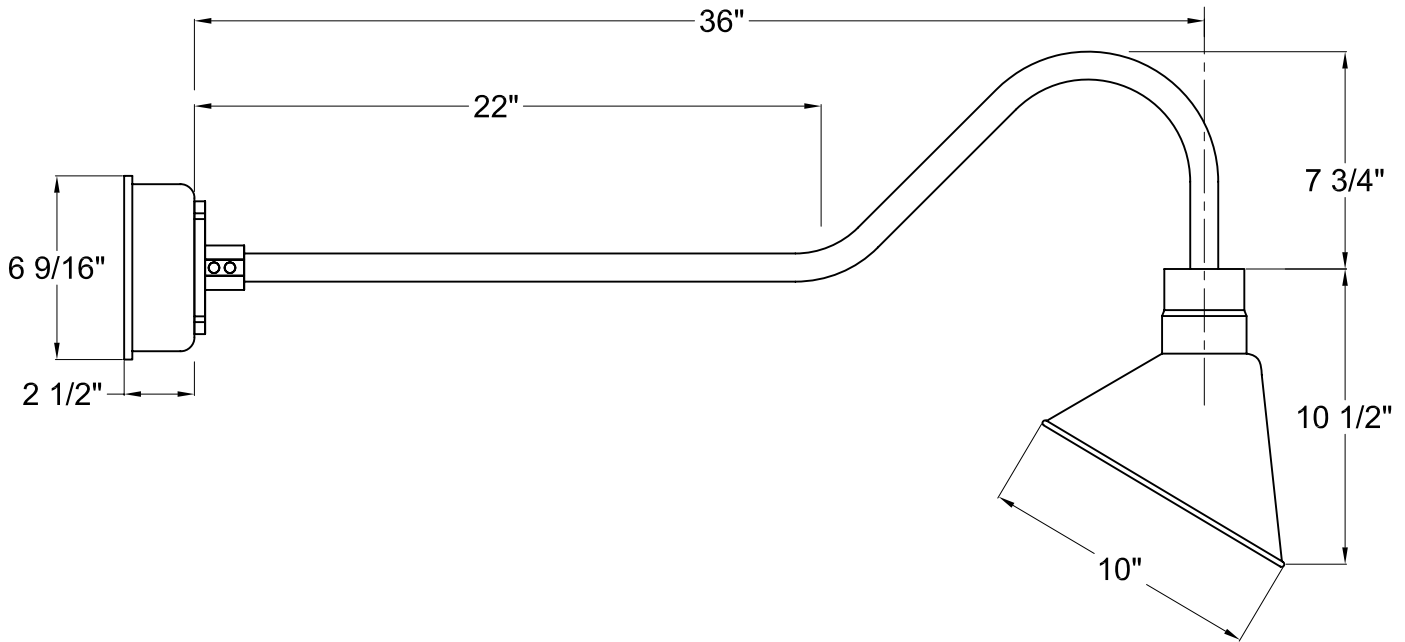

Item Number	Wattage
H-811/C/-EVG/11/LED2/35/F/BCM	11W

Finish
602 (Evergreen)

Mounting
Wall Mounted

Lamping
11W 850Lumens 82°
Beam Angle LED2,3500K

Voltage
120 or 277 must
specify when ordering

***Confidential and Proprietary. The information contained on this page is the sole property of Hi-Lite Mfg. Co., Inc. Any reproduction, redistribution, or use to profit from in part or as a whole without prior written authorization of Hi-Lite Mfg. Co., Inc. is unlawful, against trade laws and will be prosecuted to the fullest extent.