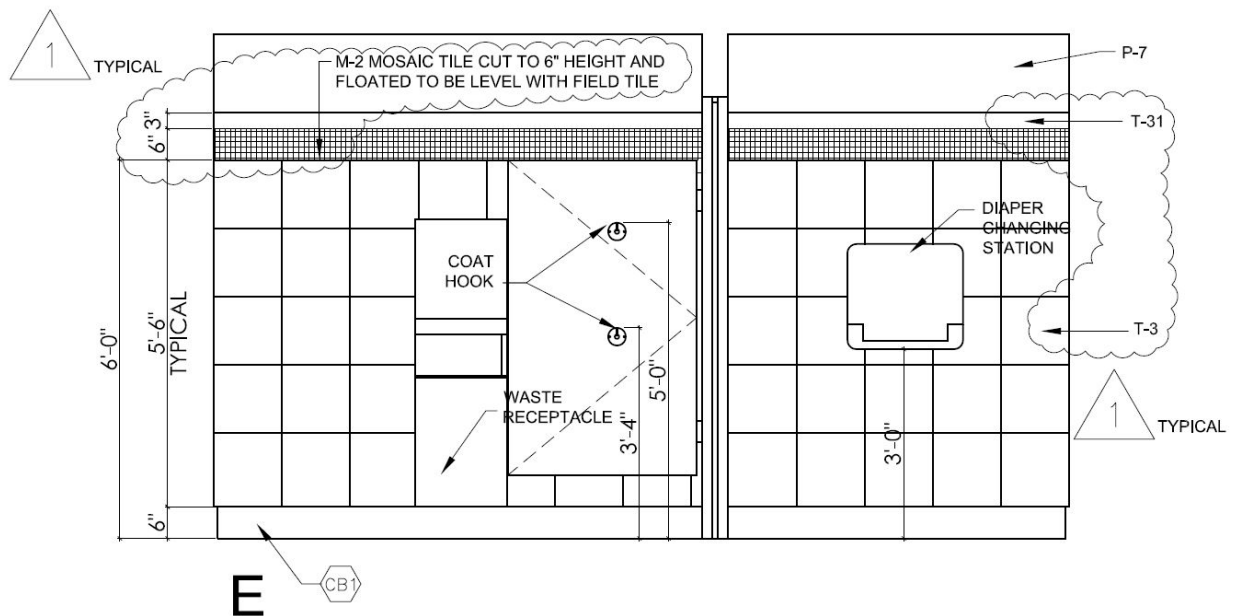

Popeyes Louisiana Kitchen
400 Perimeter Center Terrace, Suite 1000
Atlanta, GA 30346

Design & Construction Field Bulletin

Date	May 2, 2016 (Issuance #001)
Field Bulletin No.	FB-002 2016 (2 pages)
Category	Finishes, Fixtures & Furnishings
Subject	Toilet room Bullnose Tile
Prototype Set Referenced	PLK 15 Series Drawings
Prototype Drawings Referenced	Toilet room elevations / 2/A15 & 3/A15
D&C Contact	design@popeyes.com

Comments

The toilet room walls have a 13"x13" Pinot Gold Meunier field tile with a 12" Mardi Gras mosaic band cut to 6" around the perimeter. The tile above the mosaic band is a 3"x13" Surface Bullnose Pinot Gold Meunier. Additionally, the mosaic band should be floated to be level with the surface of the Pinot Gold Meunier

Refer to the following to ensure that the perimeter tile is installed correctly.

Mosaic and Bullnose installation

2 ELEVATIONS @ RESTROOMS
A15 1/2"=1'-0"