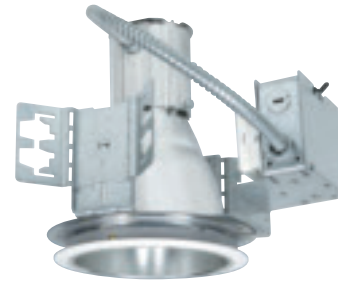

CV6 6" Vertical CFL Downlight

Features

- Low iridescent clear specular reflector
- White polycarbonate trim ring
- Vented extruded aluminum socket housing maximizes lamp life and performance
- 120/277 universal voltage on electronic ballasts
- Open and baffled multipliers and single wall wash reflectors are interchangeable with common rough-in housing
- Butterfly style mounting brackets accommodate 1/2" EMT, 3/4" & 1 1/2" C-channel, linear bars and Real Nail™ 3 bar hangers
- UL/CSA Listed for feed through and damp locations

Description

Vertical lamp design provides uniform light distribution with very good brightness control

Rough-In Ordering Example: **CV6-126Q-DB120**

Catalog No.	Lamp	Ballast	Options (add as suffix)
CV6-118T	18W Triple, 4-Pin	120/277V HPF Electronic	347-347 Volt*
CV6-126Q	26W Quad, 4-Pin	120/277V HPF Electronic	DB120-120 Volt Dimming Ballast*
CV6-126Q-NPFM	26W Quad, 2-Pin	120V NPF Magnetic	DB277-277 Volt Dimming Ballast*
CV6-126/32T	26-32W Triple, 4-Pin	120/277V HPF Electronic	

*Only for electronic ballast models

Reflector Ordering Example: **600C-WH**

Catalog No.	Description
 600C-WH	Open Multiplier, Low Iridescent Specular Clear w/White Trim Ring
 600C-WWS-WH	Open Multiplier w/Kicker Wall Wash, Low Iridescent Specular Clear w/White Trim Ring
 601B-WH	Black Baffled Multiplier, Specular Clear w/White Trim Ring
 601W-WH	White Baffled Multiplier, Specular Clear w/White Trim Ring

Accessories Ordering Example: **HB-1**

Catalog No.	Description
PLK-E	Emergency Lighting Field Conversion Kit for electronically ballasted 13-42W CFL Fixtures
PLK-M	Emergency Lighting Field Conversion Kit for magnetically ballasted 13-26W CFL Fixtures
HB-26	26" C-Channel Bar Hangers (Set of 2)
HB-50	50" C-Channel Bar Hangers (Set of 2)
LB-27	27" Linear Bar Hangers (Set of 2)
HB-1	Adjustable 13 1/2" - 25" Real Nail 3 Bar Hangers (Set of 2)