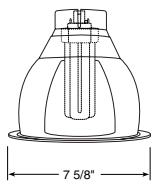

CV6 6" Vertical CFL Downlight

Features

- Low iridescent clear specular reflector
- White polycarbonate trim ring
- Vented extruded aluminum socket housing maximizes lamp life and performance
- 120/277 universal voltage on electronic ballasts
- Open and baffled multipliers and single wall wash reflectors are interchangeable with common rough-in housing
- Butterfly style mounting brackets accommodate 1/2" EMT, 3/4" & 1 1/2" C-channel, linear bars and Real Nail™ 3 bar hangers
- UL/CSA Listed for feed through and damp locations

Description

Vertical lamp design provides uniform light distribution with very good brightness control

Rough-In Ordering Example: **CV6-126Q-DB120**

Catalog No.	Lamp	Ballast	Options (add as suffix)
CV6-118T	18W Triple, 4-Pin	120/277V HPF Electronic	347-347 Volt*
CV6-126Q	26W Quad, 4-Pin	120/277V HPF Electronic	DB120-120 Volt Dimming Ballast*
CV6-126Q-NPFM	26W Quad, 2-Pin	120V NPF Magnetic	DB277-277 Volt Dimming Ballast*
CV6-126/32T	26-32W Triple, 4-Pin	120/277V HPF Electronic	

Dimensions

6 7/8" Ceiling Cutout

Wall Wash

Catalog #
600C-WWS-WH Clear Alzak®, White Trim
600G-WWS-WH Gold Alzak®, White Trim
600HZ-WWS-WH Haze, White Trim

Max. Lamp Rating
 32W Triple CFL
Aperture
 6"

Single Wall Wash

Catalog #
600C-WWD-WH Clear Alzak®, White Trim
600G-WWD-WH Gold Alzak®, White Trim
600HZ-WWD-WH Haze, White Trim

Max. Lamp Rating
 32W Triple CFL
Aperture
 6"

Double Wall Wash

Catalog #
600C-WWC-WH Clear Alzak®, White Trim
600G-WWC-WH Gold Alzak®, White Trim
600HZ-WWC-WH Haze, White Trim