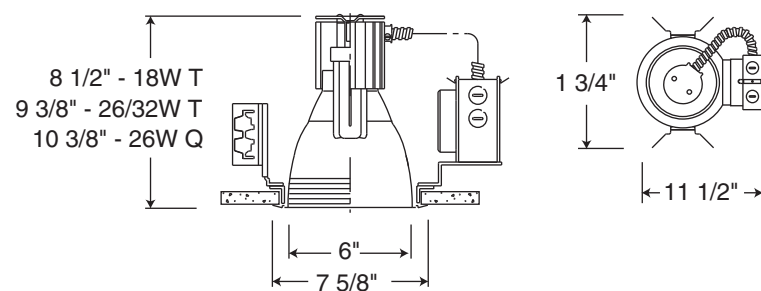

CV6 6" Vertical CFL Downlight

Features

- Low iridescent clear specular reflector
- White polycarbonate trim ring
- Vented extruded aluminum socket housing maximizes lamp life and performance
- 120/277 universal voltage on electronic ballasts
- Open and baffled multipliers and single wall wash reflectors are interchangeable with common rough-in housing
- Butterfly style mounting brackets accommodate 1/2" EMT, 3/4" & 1 1/2" C-channel, linear bars and Real Nail™ 3 bar hangers
- UL/CSA Listed for feed through and damp locations

Description

Vertical lamp design provides uniform light distribution with very good brightness control

Rough-In Ordering Example: **CV6-126Q-DB120**

Catalog No.	Lamp	Ballast	Options (add as suffix)
CV6-118T	18W Triple, 4-Pin	120/277V HPF Electronic	347-347 Volt*
CV6-126Q	26W Quad, 4-Pin	120/277V HPF Electronic	DB120-120 Volt Dimming Ballast*
CV6-126Q-NPFM	26W Quad, 2-Pin	120V NPF Magnetic	DB277-277 Volt Dimming Ballast*
CV6-126/32T	26-32W Triple, 4-Pin	120/277V HPF Electronic	

*Only for electronic ballast models

Reflector Ordering Example: **600C-WH**

Catalog No.	Description
 600C-WH	Open Multiplier, Low Iridescent Specular Clear w/White Trim Ring
 600C-WWS-WH	Open Multiplier w/Kicker Wall Wash, Low Iridescent Specular Clear w/White Trim Ring
 601B-WH	Black Baffled Multiplier, Specular Clear w/White Trim Ring
 601W-WH	White Baffled Multiplier, Specular Clear w/White Trim Ring

Dimensions

6 7/8" Ceiling Cutout

Wall Wash

Catalog #
600C-WWS-WH Clear Alzak®, White Trim
600G-WWS-WH Gold Alzak®, White Trim
600HZ-WWS-WH Haze, White Trim

Max. Lamp Rating
 32W Triple CFL
Aperture
 6"

Single Wall Wash