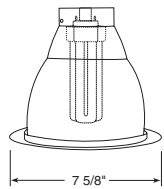

Downlights

Catalog #
600C-WH Clear Alzak®, White Trim
600G-WH Gold Alzak®, White Trim
600HZ-WH Haze, White Trim
600WHZ-WH Wheat Haze, White Trim

Max. Lamp Rating
32W Triple CFL
Aperture
6"