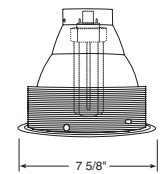

CV6 6" Vertical CFL Downlight

Features

- Low iridescent clear specular reflector
- White polycarbonate trim ring
- Vented extruded aluminum socket housing maximizes lamp life and performance
- 120/277 universal voltage on electronic ballasts
- Open and baffled multipliers and single wall wash reflectors are interchangeable with common rough-in housing
- Butterfly style mounting brackets accommodate 1/2" EMT, 3/4" & 1 1/2" C-channel, linear bars and Real Nail™ 3 bar hangers
- UL/CSA Listed for feed through and damp locations

Dimensions

6 7/8" Ceiling Cutout

Wall Wash

Catalog #
600C-WWS-WH Clear Alzak®, White Trim
600G-WWS-WH Gold Alzak®, White Trim
600HZ-WWS-WH Haze, White Trim

Max. Lamp Rating
 32W Triple CFL
Aperture
 6"

Single Wall Wash

Max. Lamp Rating
 32W Triple CFL
Aperture
 6"

Corner Wall Wash

Downlights

Catalog #
600C-WH Clear Alzak®, White Trim
600G-WH Gold Alzak®, White Trim
600HZ-WH Haze, White Trim
600WHZ-WH Wheat Haze, White Trim

Max. Lamp Rating
 32W Triple CFL
Aperture
 6"

Open Downlight

Catalog #
601B-WH Black, White Trim
601W-WH White, White Trim

Max. Lamp Rating
 32W Triple CFL
Aperture
 6"

Baffled Downlight

Decorative

Catalog #
611-WH Decorative Swirled Etched Opal Glass