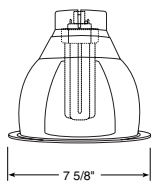

CV6 6" Vertical CFL Downlight

Features

- Low iridescent clear specular reflector
- White polycarbonate trim ring
- Vented extruded aluminum socket housing maximizes lamp life and performance
- 120/277 universal voltage on electronic ballasts
- Open and baffled multipliers and single wall wash reflectors are interchangeable with common rough-in housing
- Butterfly style mounting brackets accommodate 1/2" EMT, 3/4" & 1 1/2" C-channel, linear bars and Real Nail™ 3 bar hangers
- UL/CSA Listed for feed through and damp locations

Description

Vertical lamp design provides uniform light distribution with very good brightness control

Rough-In Ordering Example: **CV6-126Q-DB120**

Catalog No.	Lamp	Ballast	Options (add as suffix)
CV6-118T	18W Triple, 4-Pin	120/277V HPF Electronic	347-347 Volt*
CV6-126Q	26W Quad, 4-Pin	120/277V HPF Electronic	DB120-120 Volt Dimming Ballast*
CV6-126Q-NPFM	26W Quad, 2-Pin	120V NPF Magnetic	DB277-277 Volt Dimming Ballast*
CV6-126/32T	26-32W Triple, 4-Pin	120/277V HPF Electronic	

Accessories Ordering Example: **HB-1**

Catalog No.	Description
PLK-E	Emergency Lighting Field Conversion Kit for electronically ballasted 13-42W CFL Fixtures
PLK-M	Emergency Lighting Field Conversion Kit for magnetically ballasted 13-26W CFL Fixtures
HB-26	26" C-Channel Bar Hangers (Set of 2)
HB-50	50" C-Channel Bar Hangers (Set of 2)
LB-27	27" Linear Bar Hangers (Set of 2)
HB-1	Adjustable 13 1/2" - 25" Real Nail 3 Bar Hangers (Set of 2)

Dimensions

6 7/8" Ceiling Cutout

Wall Wash

Catalog #
600C-WWS-WH Clear Alzak®, White Trim
600G-WWS-WH Gold Alzak®, White Trim
600HZ-WWS-WH Haze, White Trim

Max. Lamp Rating
 32W Triple CFL
Aperture
 6"

Single Wall Wash