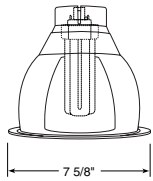

CV6 6" Vertical CFL Downlight

Features

- Low iridescent clear specular reflector
- White polycarbonate trim ring
- Vented extruded aluminum socket housing maximizes lamp life and performance
- 120/277 universal voltage on electronic ballasts
- Open and baffled multipliers and single wall wash reflectors are interchangeable with common rough-in housing
- Butterfly style mounting brackets accommodate 1/2" EMT, 3/4" & 1 1/2" C-channel, linear bars and Real Nail™ 3 bar hangers
- UL/CSA Listed for feed through and damp locations

Description

Vertical lamp design provides uniform light distribution with very good brightness control

Rough-In Ordering Example: **CV6-126Q-DB120**

Catalog No.	Lamp	Ballast	Options (add as suffix)
CV6-118T	18W Triple, 4-Pin	120/277V HPF Electronic	347-347 Volt*
CV6-126Q	26W Quad, 4-Pin	120/277V HPF Electronic	DB120-120 Volt Dimming Ballast*
CV6-126Q-NPFM	26W Quad, 2-Pin	120V NPF Magnetic	DB277-277 Volt Dimming Ballast*
CV6-126/32T	26-32W Triple, 4-Pin	120/277V HPF Electronic	

Dimensions

6 7/8" Ceiling Cutout

Wall Wash

Catalog #
600C-WWS-WH Clear Alzak®, White Trim
600G-WWS-WH Gold Alzak®, White Trim
600HZ-WWS-WH Haze, White Trim

Max. Lamp Rating
 32W Triple CFL
Aperture
 6"

Single Wall Wash

Catalog #
600C-WWD-WH Clear Alzak®, White Trim
600G-WWD-WH Gold Alzak®, White Trim
600HZ-WWD-WH Haze, White Trim

Max. Lamp Rating
 32W Triple CFL
Aperture
 6"

Double Wall Wash

Catalog #
600C-WWC-WH Clear Alzak®, White Trim
600G-WWC-WH Gold Alzak®, White Trim
600HZ-WWC-WH Haze, White Trim