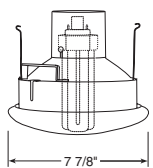

Dimensions

6 7/8" Ceiling Cutout

Wall Wash

Catalog #
600C-WWS-WH Clear Alzak®, White Trim
600G-WWS-WH Gold Alzak®, White Trim
600HZ-WWS-WH Haze, White Trim

Max. Lamp Rating
 32W Triple CFL
Aperture
 6"

Single Wall Wash

Max. Lamp Rating
 32W Triple CFL
Aperture
 6"

Open Downlight

Catalog #
601B-WH Black, White Trim
601W-WH White, White Trim

Max. Lamp Rating
 32W Triple CFL
Aperture
 6"

Baffled Downlight

Decorative

Catalog #
611-WH Decorative Swirled Etched Opal Glass