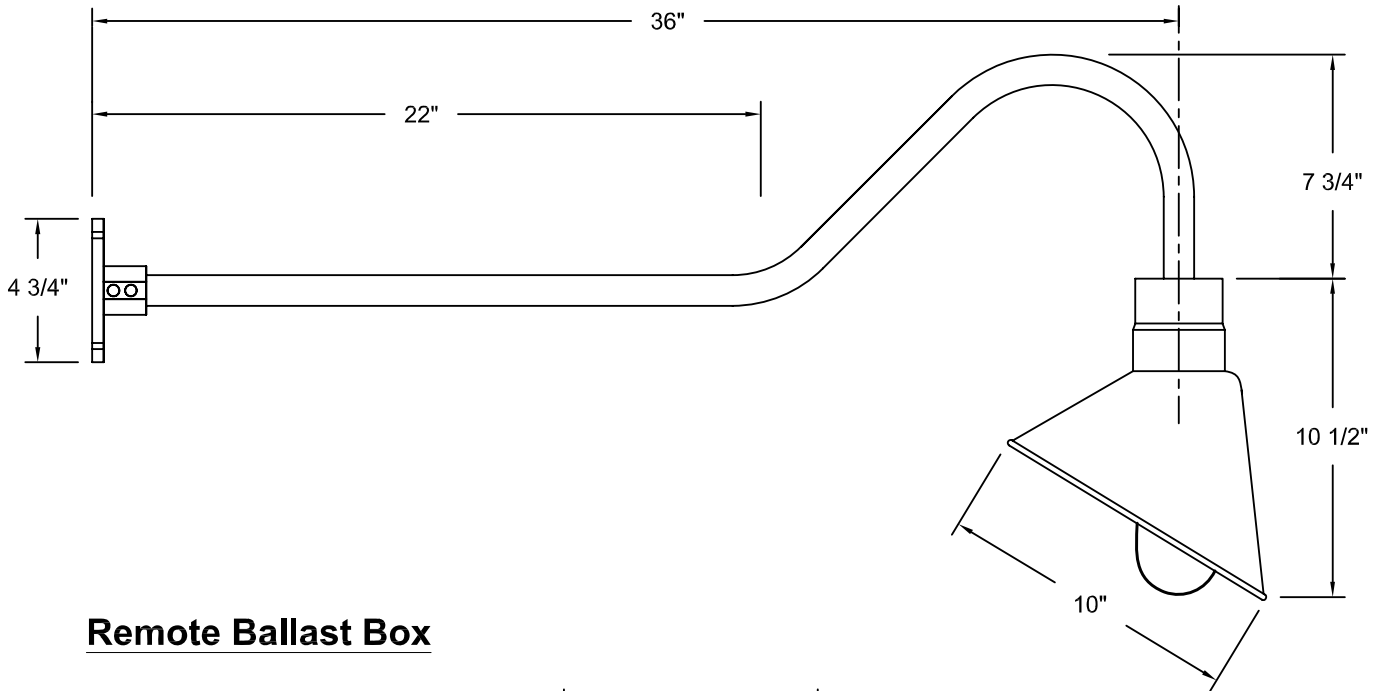

Remote Ballast Box

Item Number	Wattage	Voltage
H-811/C/GU/602-100MH	100W/MH	120, 208, 240, 277V

Material
 Aluminum

Finish
 602 (Evergreen)

Lamp/Socket
 1- Medium Base 4-KV
 Metal Halide

Mounting
 Wall Mounted