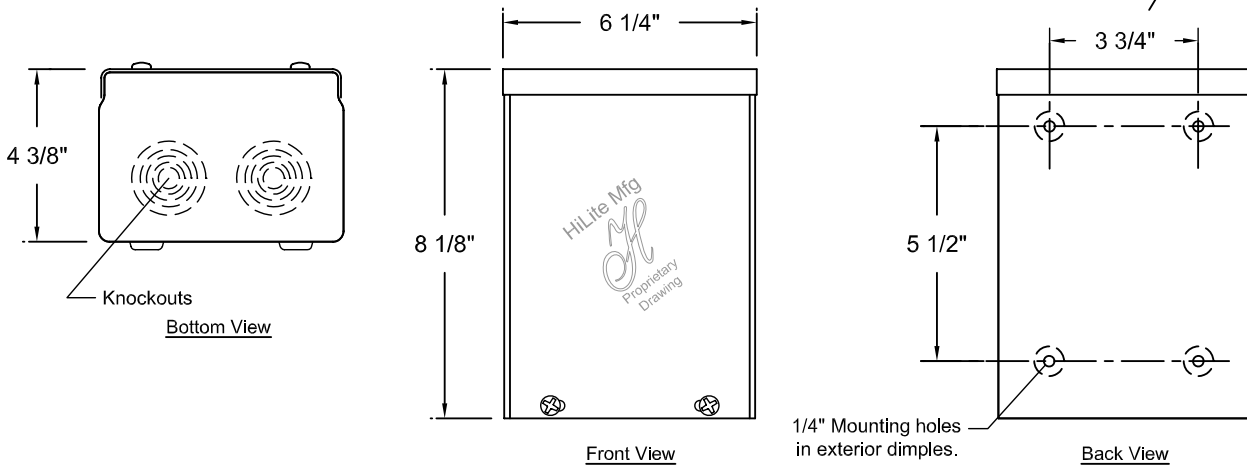

Remote Ballast Box

Item Number	Wattage	Voltage
H-811/C/GU/602-100MH	100W/MH	120, 208, 240, 277V

Material
 Aluminum

Finish
 602 (Evergreen)

Lamp/Socket
 1- Medium Base 4-KV
 Metal Halide

Mounting
 Wall Mounted