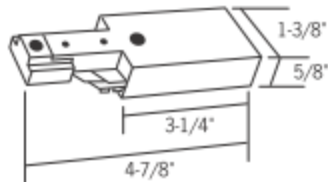

7' 0"  
AFF

7' 6"  
AFF

7' 0"  
AFF

7' 6"  
AFF

### Note:

Pendants are installed on (2) tracks spaced 9" apart.

Mount 7'6" a.f.f. fixtures on Front Track.

Mount 7'0" a.f.f. fixture on Rear Track.

Pendants to be spaced 10 o.c. typical with center pendant aligned on center with the centerline of beverage counter or beverage unit (depending on existing conditions).

8' Track Detail / End and bottom view

End Feed for track

Cord/Pendant Adapter assembly