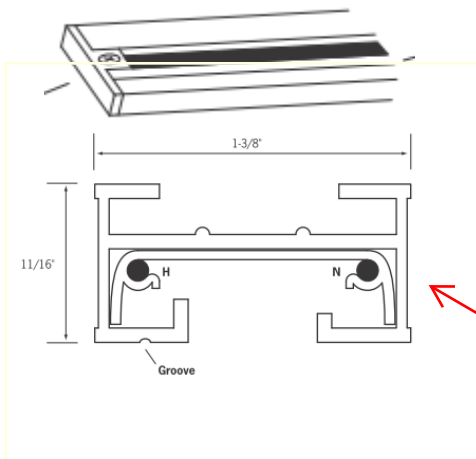

7' 0"  
AFF

7' 6"  
AFF

7' 0"  
AFF

7' 6"  
AFF

### Note:

Pendants are installed on (2) tracks spaced 9" apart.

Mount 7'6" a.f.f. fixtures on Front Track.

Mount 7'0" a.f.f. fixture on Rear Track.

Pendants to be spaced 10 o.c. typical with center pendant aligned on center with the centerline of beverage counter or beverage unit (depending on existing conditions).

8' Track Detail / End and bottom view

End Feed for track

Cord/Pendant Adapter assembly