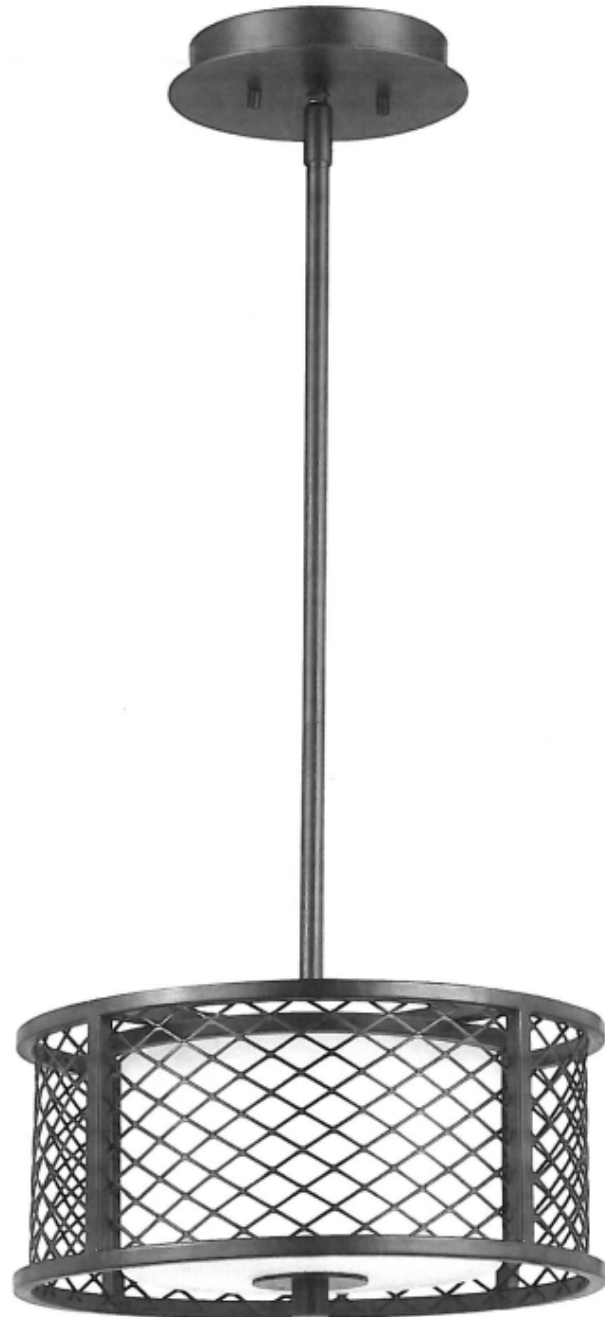

Project: **POPEYE'S**
Fixture Type: **LL2 16"**

Crab Pot Height 10"
Diameter 16"
Overall Height 46"

BOTTOM OF FIXTURE SHOULD
BE NO LOWER THAN 7' 0" AFF

DO NOT
OVERTIGHTEN
DECORATIVE NUT
THAT HOLDS THE
GLASS. THIS WILL
CAUSE THE FRAGILE
GLASS TO BREAK

PRODUCT CODES

Catalog Number	Input Voltage	Lamp Rating (max.)
PF346315721216	120	3 - 15 WATT