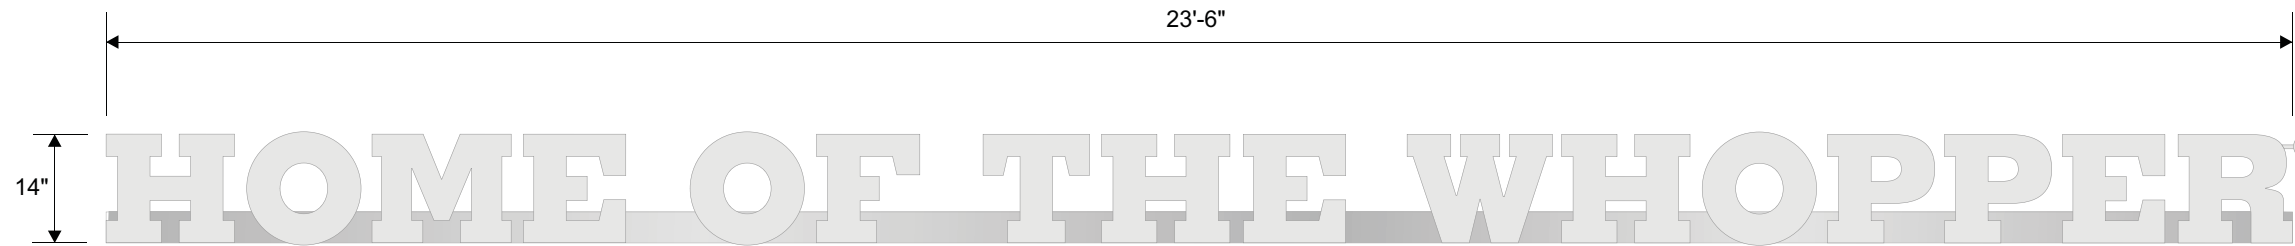

# CHANNEL LETTER SET

## SPECIFICATIONS

- Faces to be .125 2793 White Acrylic with Silver Day/Night vinyl 3M 3635-0453.
- Returns to be painted brushed aluminum with clear coat.
- Trim Cap: 1" Silver Jewelite to match returns.
- White LED Illumination
- Raceway to be painted brushed aluminum with clear coat.