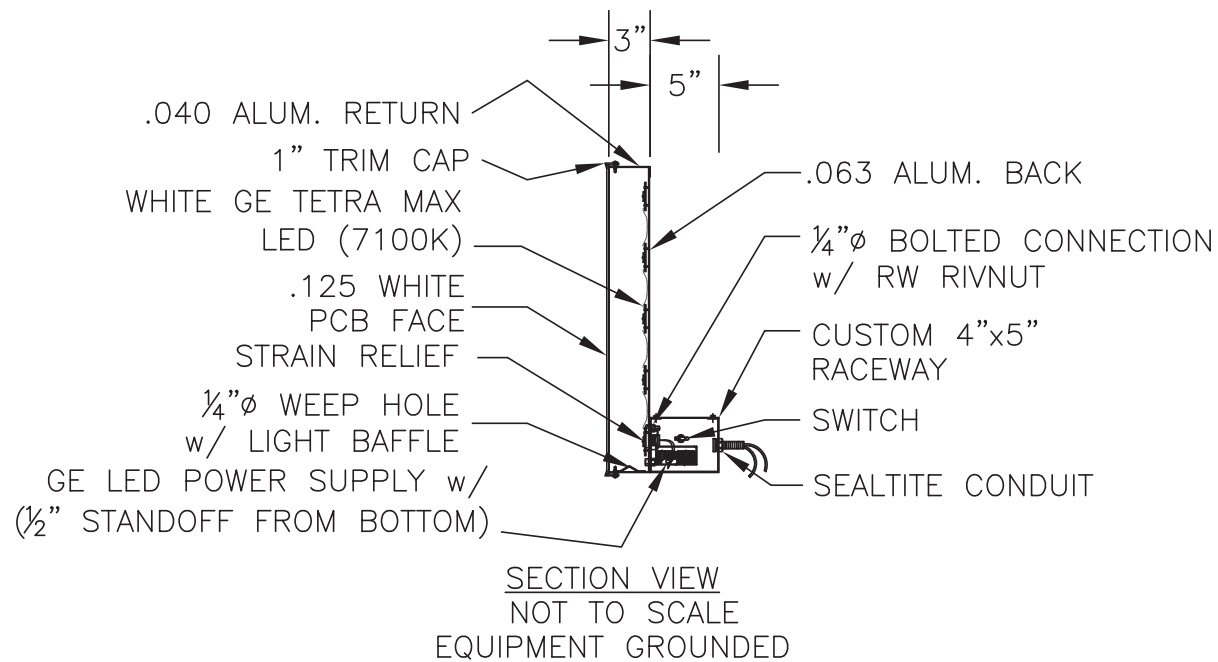

# CHANNEL LETTER SET

## SPECIFICATIONS

- Faces to be .125 2793 White Acrylic with Silver Day/Night vinyl 3M 3635-0453.
- Returns to be painted brushed aluminum with clear coat.
- Trim Cap: 1" Silver Jewelite to match returns.
- White LED Illumination
- Raceway to be painted brushed aluminum with clear coat.

## ELECTRICAL

Total Amps: .9  
 Total Circuits: (1) 20 amp  
 Volts: 120

**PART # 116-CL14-HOTW-SLVDN**

THIS DESIGN REMAINS OUR EXCLUSIVE PROPERTY AND CANNOT BE DUPLICATED WITHOUT WRITTEN CONSENT

THIS IS AN ORIGINAL UNPUBLISHED DRAWING CREATED FOR YOUR PERSONAL USE IN CONNECTION WITH A PROJECT PLANNED FOR YOU BY CUMMINGS SIGNS. IT IS NOT TO BE SHOWN OUTSIDE YOUR ORGANIZATION NOR USED, REPRODUCED, COPIED, OR EXHIBITED IN ANY FASHION UNLESS AUTHORIZED IN WRITING BY AN OFFICER OF CUMMINGS SIGNS.

CUSTOMER APPROVAL:

DATE:

Rev. #	DATE	BY	Rev. #	DATE	BY
Rev. #1	_____	_____	Rev. #4	_____	_____
Rev. #2	_____	_____	Rev. #5	_____	_____
Rev. #3	_____	_____	Rev. #6	_____	_____

**BURGER KING**

DRAWING NO:

**68194B**