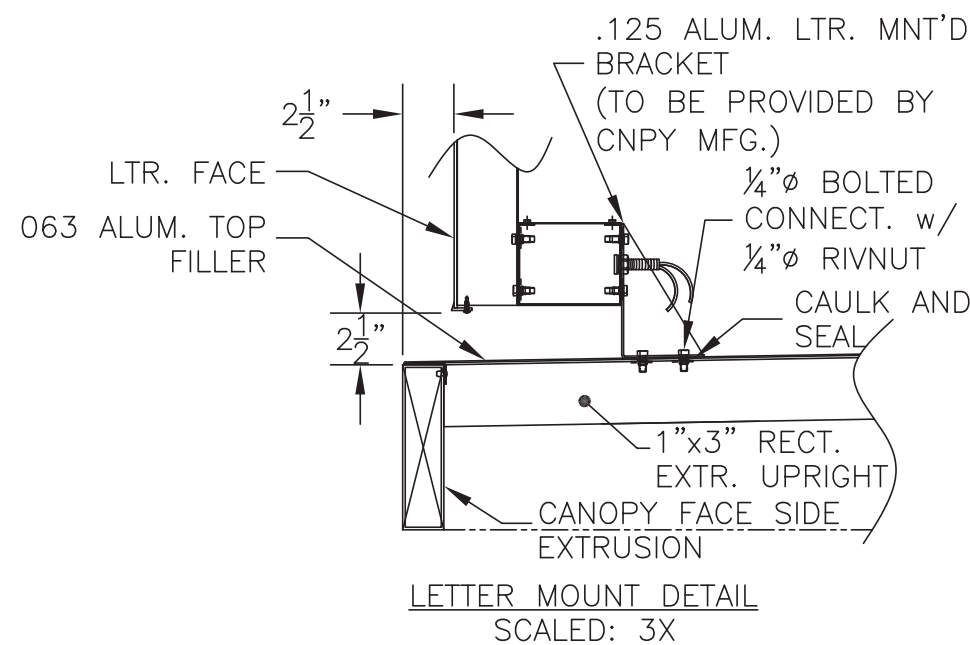

# CHANNEL LETTER SET

## SPECIFICATIONS

- Faces to be .125 2793 White Acrylic with Silver Day/Night vinyl 3M 3635-0453.
- Returns to be painted brushed aluminum with clear coat.
- Trim Cap: 1" Silver Jewelite to match returns.
- White LED Illumination
- Raceway to be painted brushed aluminum with clear coat.

## ELECTRICAL

Total Amps: .9  
 Total Circuits: (1) 20 amp  
 Volts: 120

**PART # 116-CL14-HOTW-SLVDN**

THIS DESIGN REMAINS OUR EXCLUSIVE PROPERTY AND CANNOT BE DUPLICATED WITHOUT WRITTEN CONSENT

THIS IS AN ORIGINAL UNPUBLISHED DRAWING CREATED FOR YOUR PERSONAL USE IN CONNECTION WITH A PROJECT PLANNED FOR YOU BY CUMMINGS SIGNS. IT IS NOT TO BE SHOWN OUTSIDE YOUR ORGANIZATION NOR USED, REPRODUCED, COPIED, OR EXHIBITED IN ANY FASHION UNLESS AUTHORIZED IN WRITING BY AN OFFICER OF CUMMINGS SIGNS.

CUSTOMER APPROVAL:

DATE:

Rev. #	DATE	BY	Rev. #	DATE	BY
Rev. #1	_____	_____	Rev. #4	_____	_____
Rev. #2	_____	_____	Rev. #5	_____	_____
Rev. #3	_____	_____	Rev. #6	_____	_____

**BURGER KING**

DRAWING NO:

**68194B**