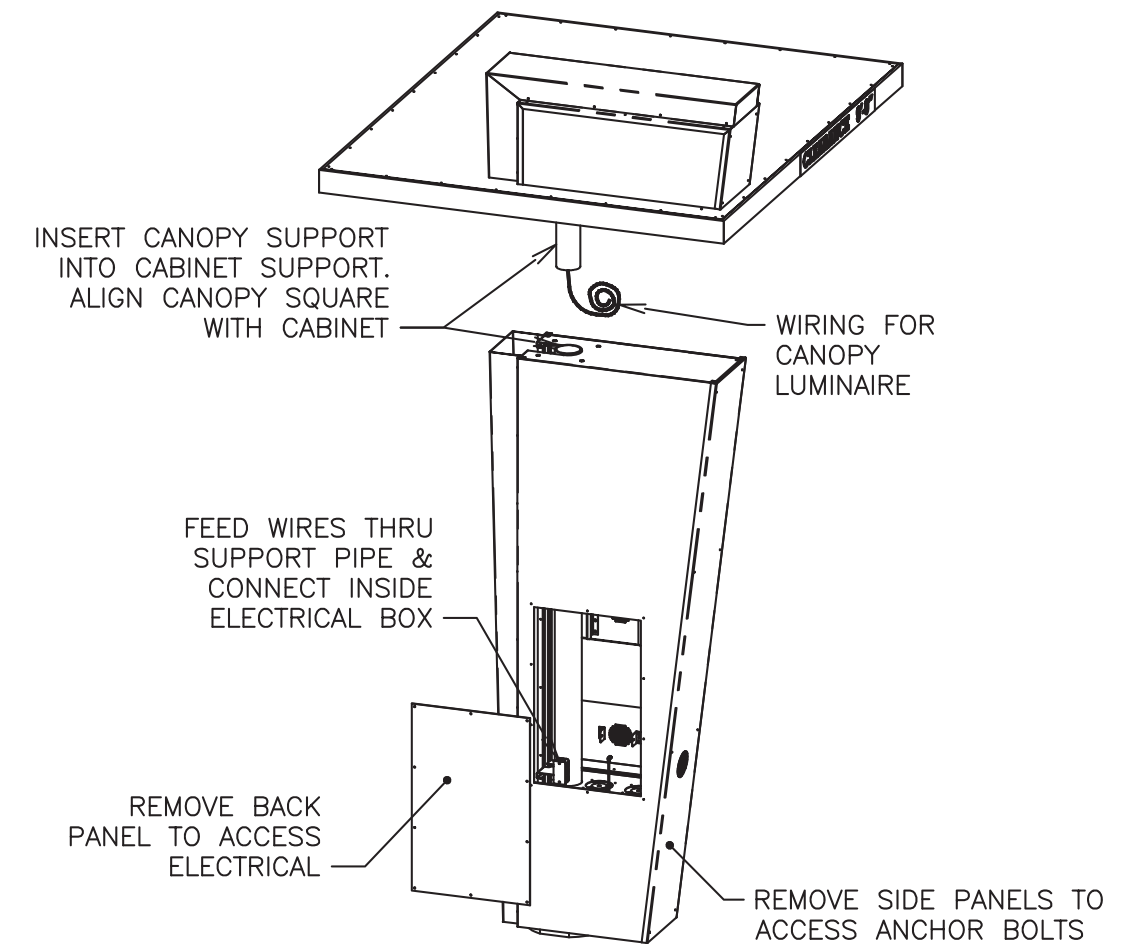

SPECIFICATIONS

- Cladding - paint Satin Black
- Accent - Paint to match 3M 3630-33 Red
- Canopy - Paint Natural Aluminum finish
- Clearance Copy - 3M 3630- Black film with 3M 580CR-10 Reflective film background. Clearance height to be determined at install. Ship vinyl number set for field application of correct clearance height.