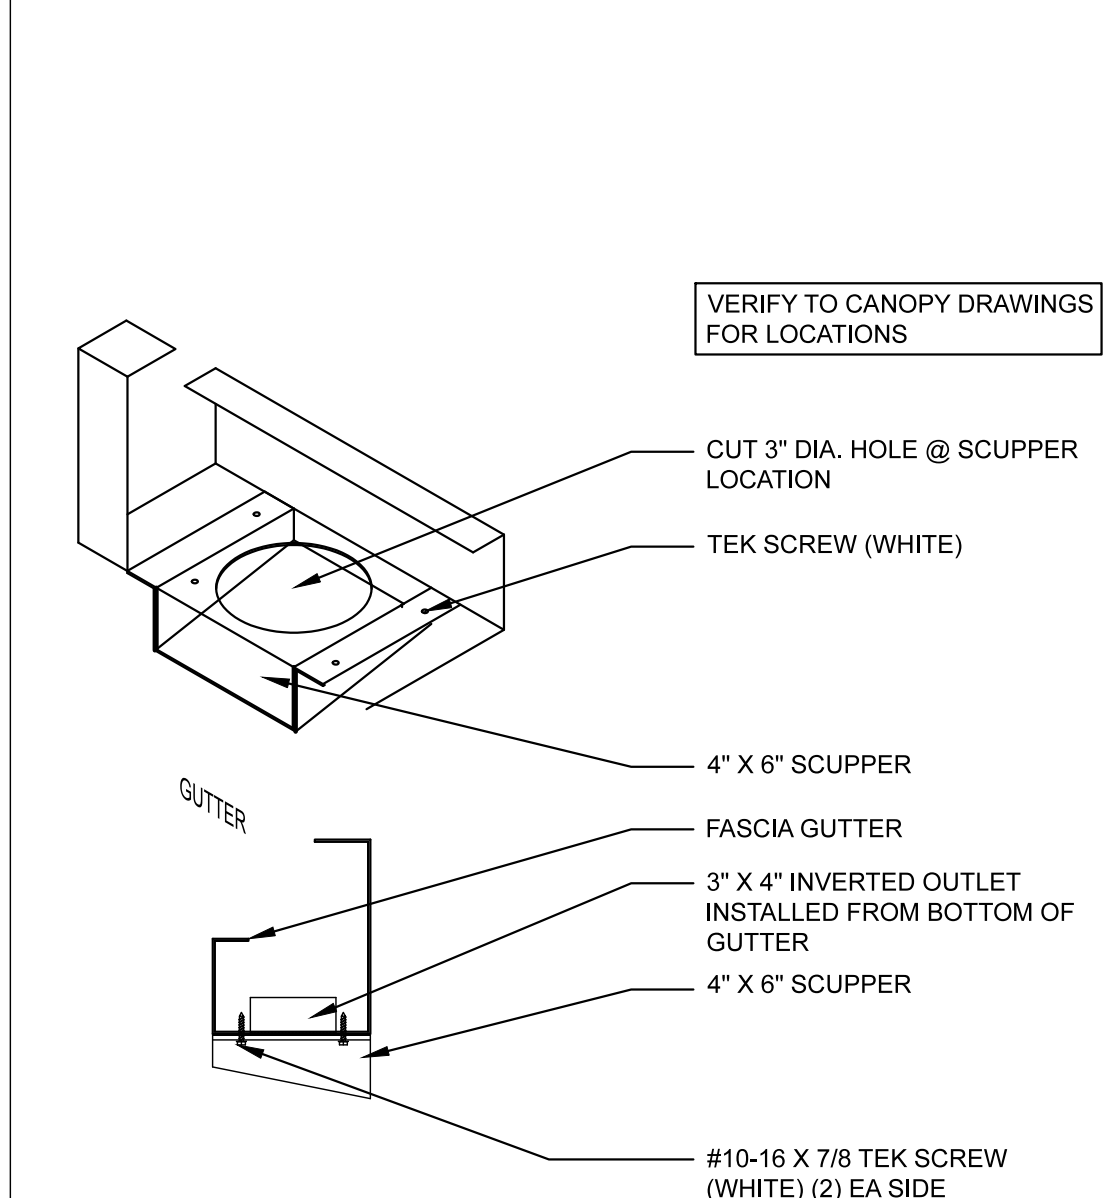

6 TYP. CAR STALL CANOPY FRONT ELEV. 1/4"=1'-0"

4 CAR CANOPY BRACKET DETAIL 1-1/2"=1'-0"

1 TYP. CAR STALL CANOPY END ELEV. 1/4"=1'-0"

7 MENU BOARD @ CAR CANOPY 1-1/2"=1'-0"

2 CAR STALL CANOPY FASCIA DETAIL 1-1/2"=1'-0"

8 STALL STAR PLAN 1"=20'-0"

5 CAR STALL CANOPY FLASHING 1-1/2"=1'-0"

3 CAR STALL CANOPY GUTTER DETAIL 1-1/2"=1'-0"