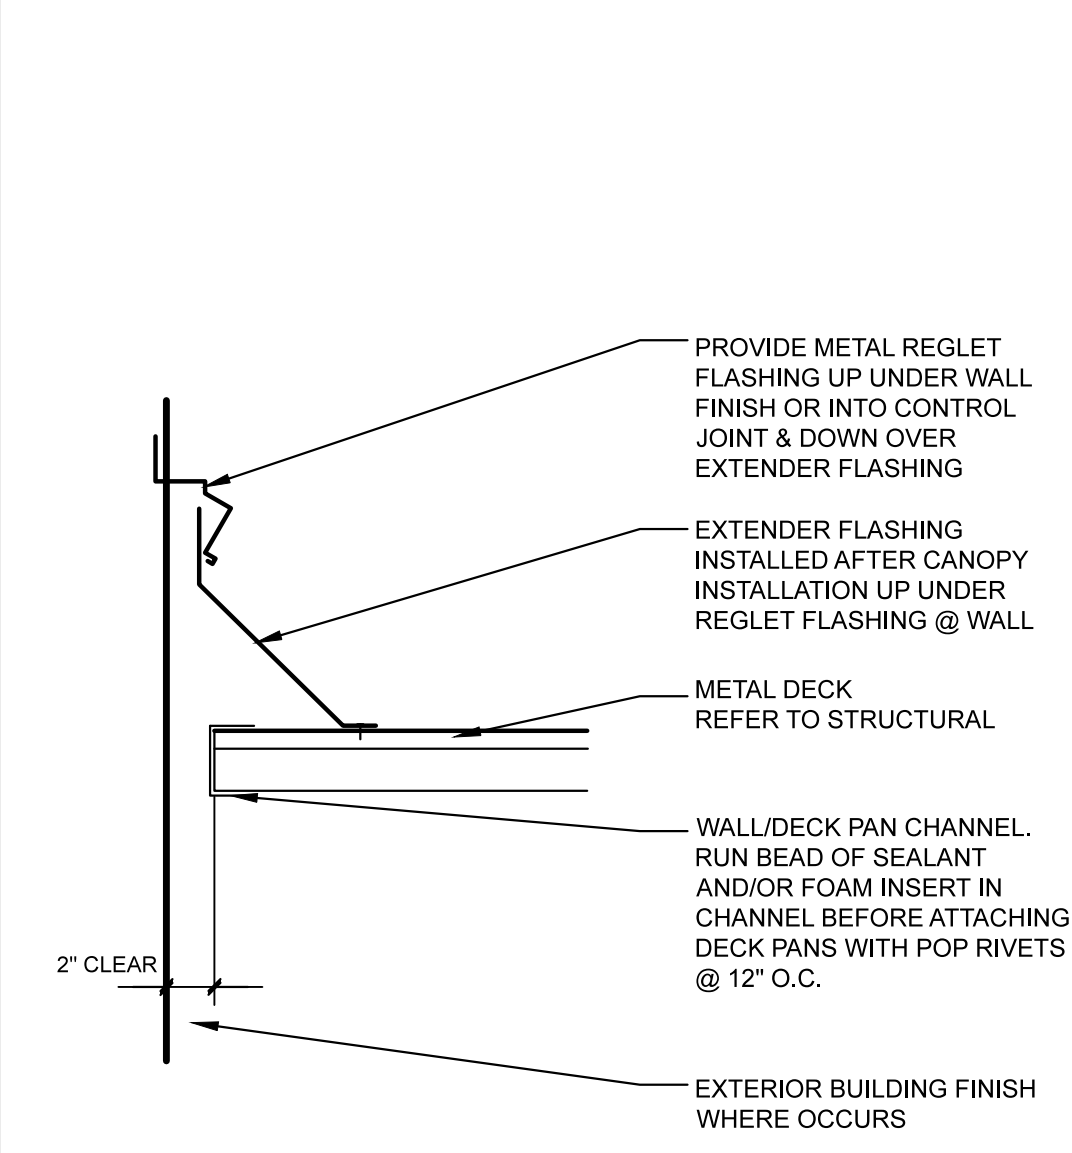

6 TYP. CAR STALL CANOPY FRONT ELEV. 1/4"=1'-0"

4 CAR CANOPY BRACKET DETAIL 1-1/2"=1'-0"

1 TYP. CAR STALL CANOPY END ELEV. 1/4"=1'-0"

7 MENU BOARD @ CAR CANOPY 1-1/2"=1'-0"

2 CAR STALL CANOPY FASCIA DETAIL 1-1/2"=1'-0"

8 STALL STAR PLAN 1"=20'-0"

5 CAR STALL CANOPY FLASHING 1-1/2"=1'-0"

3 CAR STALL CANOPY GUTTER DETAIL 1-1/2"=1'-0"