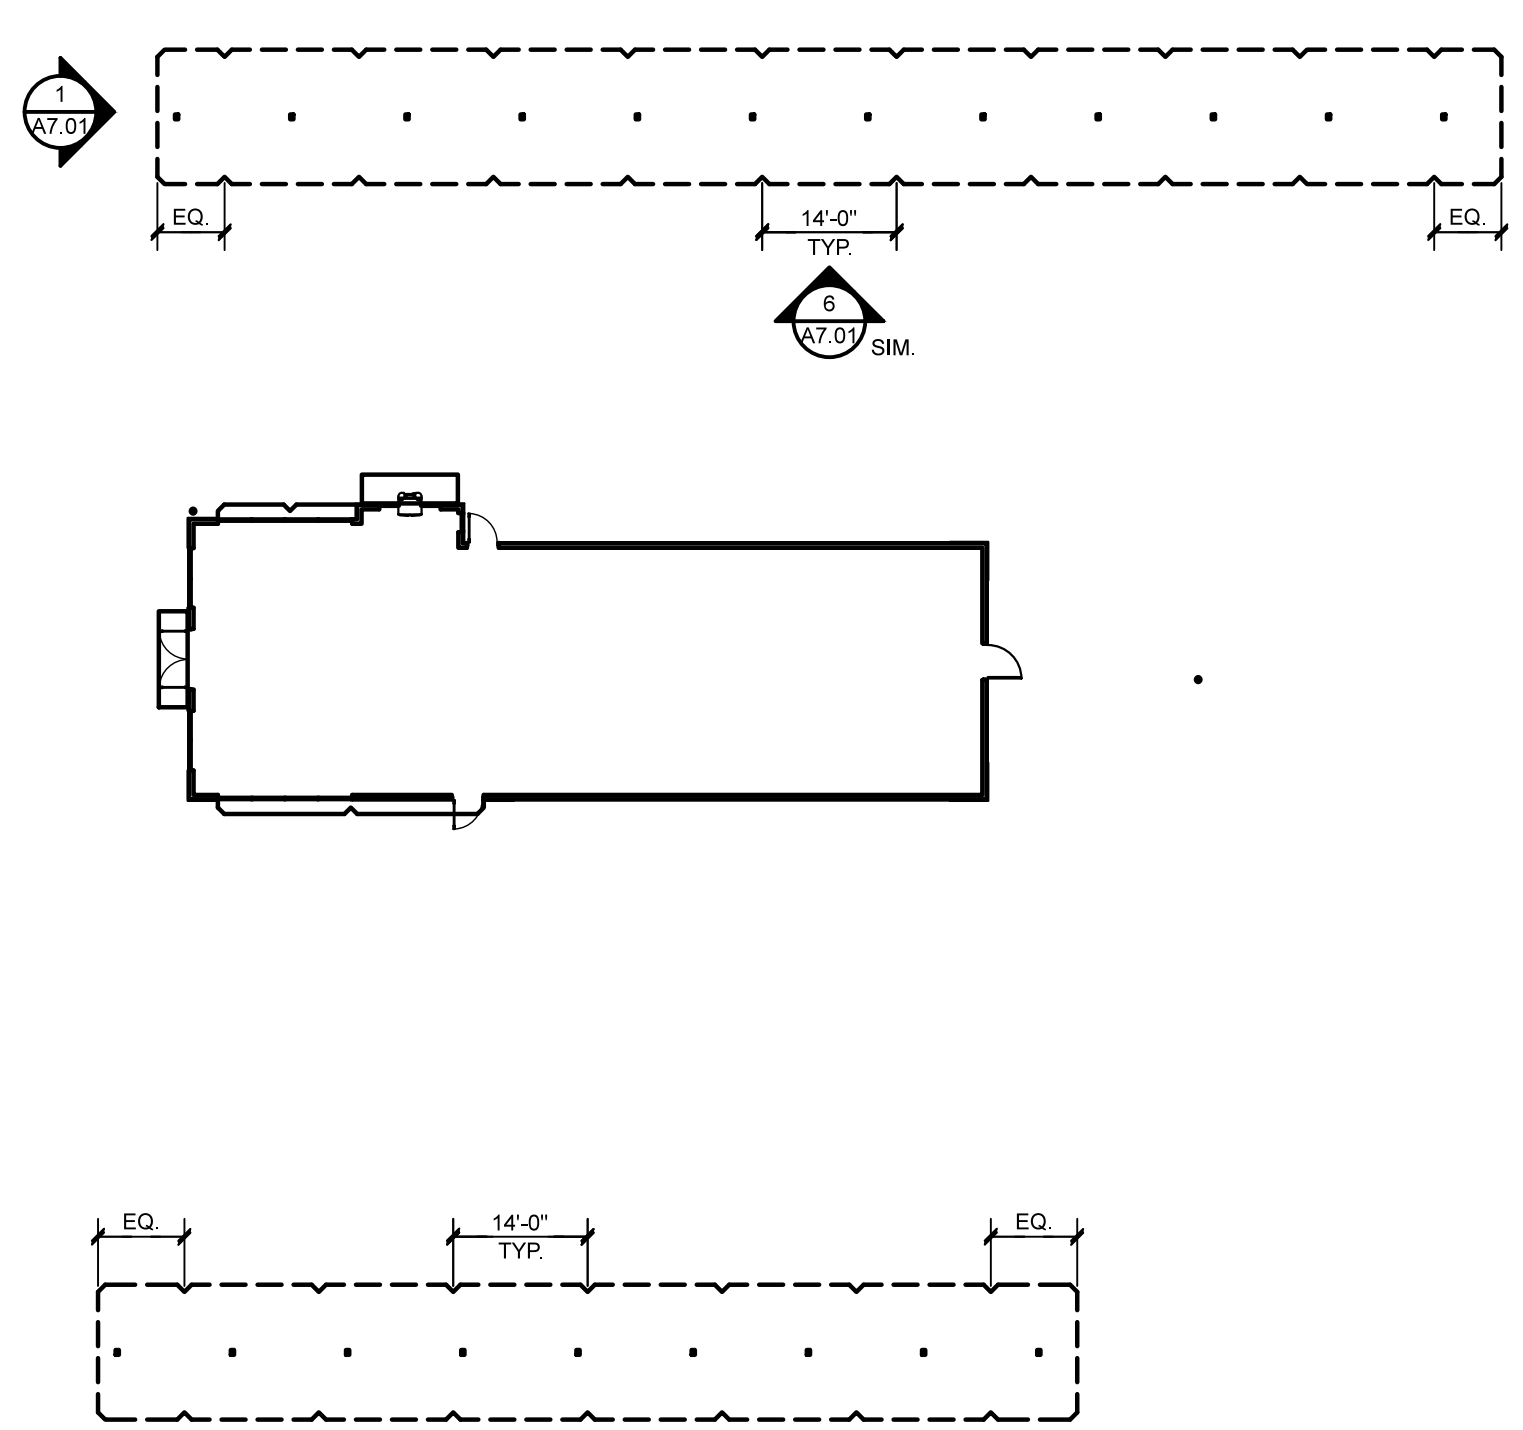

6 TYP. CAR STALL CANOPY FRONT ELEV. 1/4"=1'-0"

4 CAR CANOPY BRACKET DETAIL 1-1/2"=1'-0"

1 TYP. CAR STALL CANOPY END ELEV. 1/4"=1'-0"

7 MENU BOARD @ CAR CANOPY 1-1/2"=1'-0"

2 CAR STALL CANOPY FASCIA DETAIL 1-1/2"=1'-0"

8 STALL STAR PLAN 1"=20'-0"

5 CAR STALL CANOPY FLASHING 1-1/2"=1'-0"

3 CAR STALL CANOPY GUTTER DETAIL 1-1/2"=1'-0"