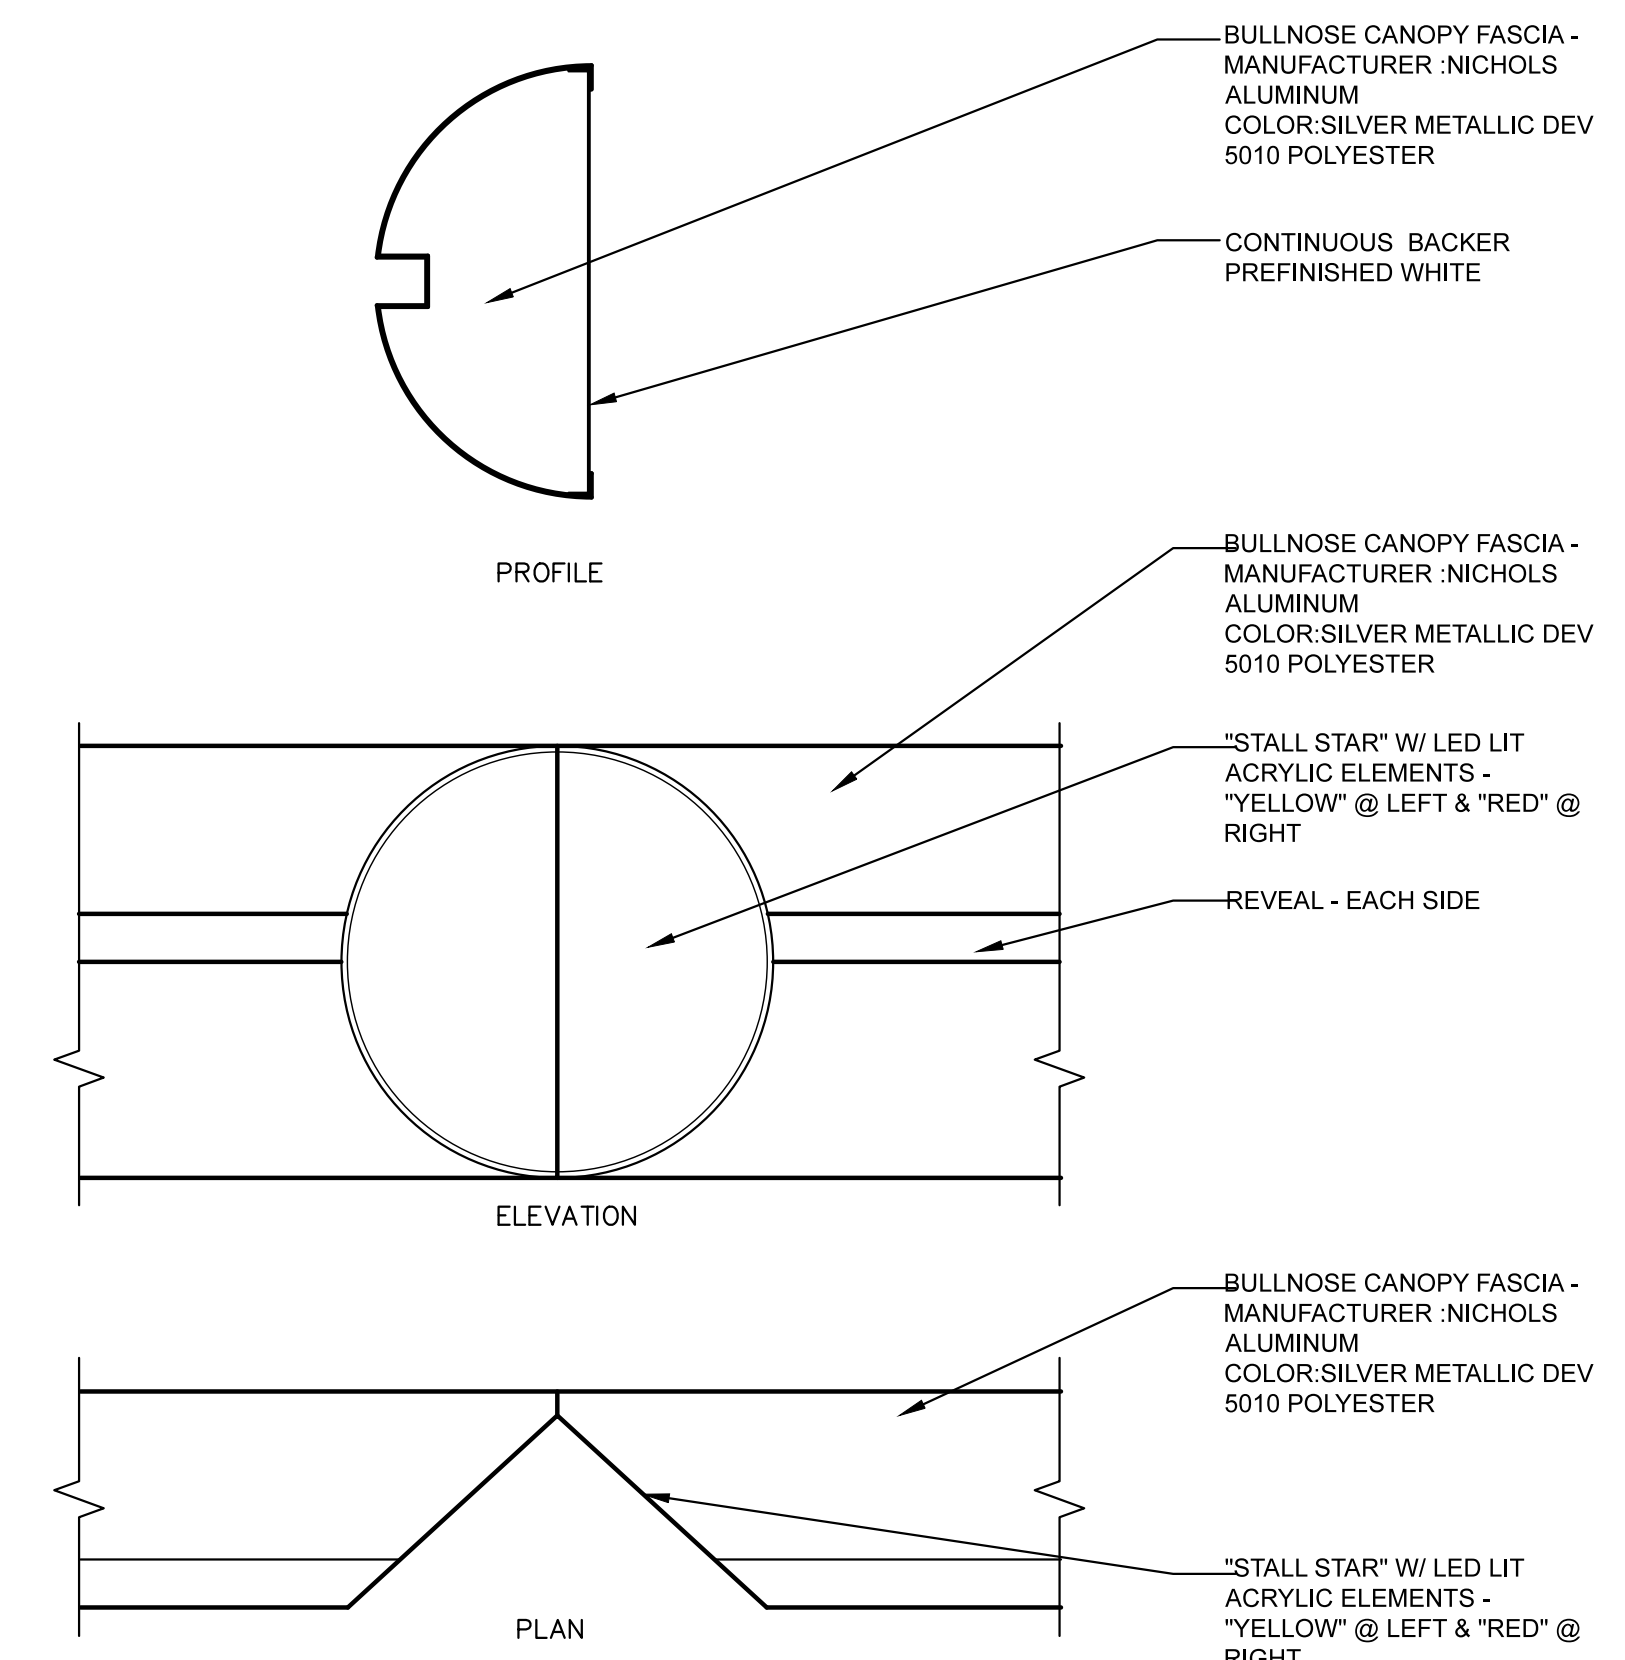

6 TYP. CAR STALL CANOPY FRONT ELEV. 1/4"=1'-0"

4 CAR CANOPY BRACKET DETAIL 1-1/2"=1'-0"

1 TYP. CAR STALL CANOPY END ELEV. 1/4"=1'-0"

7 MENU BOARD @ CAR CANOPY 1-1/2"=1'-0"

2 CAR STALL CANOPY FASCIA DETAIL 1-1/2"=1'-0"

8 STALL STAR PLAN 1"=20'-0"

5 CAR STALL CANOPY FLASHING 1-1/2"=1'-0"

3 CAR STALL CANOPY GUTTER DETAIL 1-1/2"=1'-0"