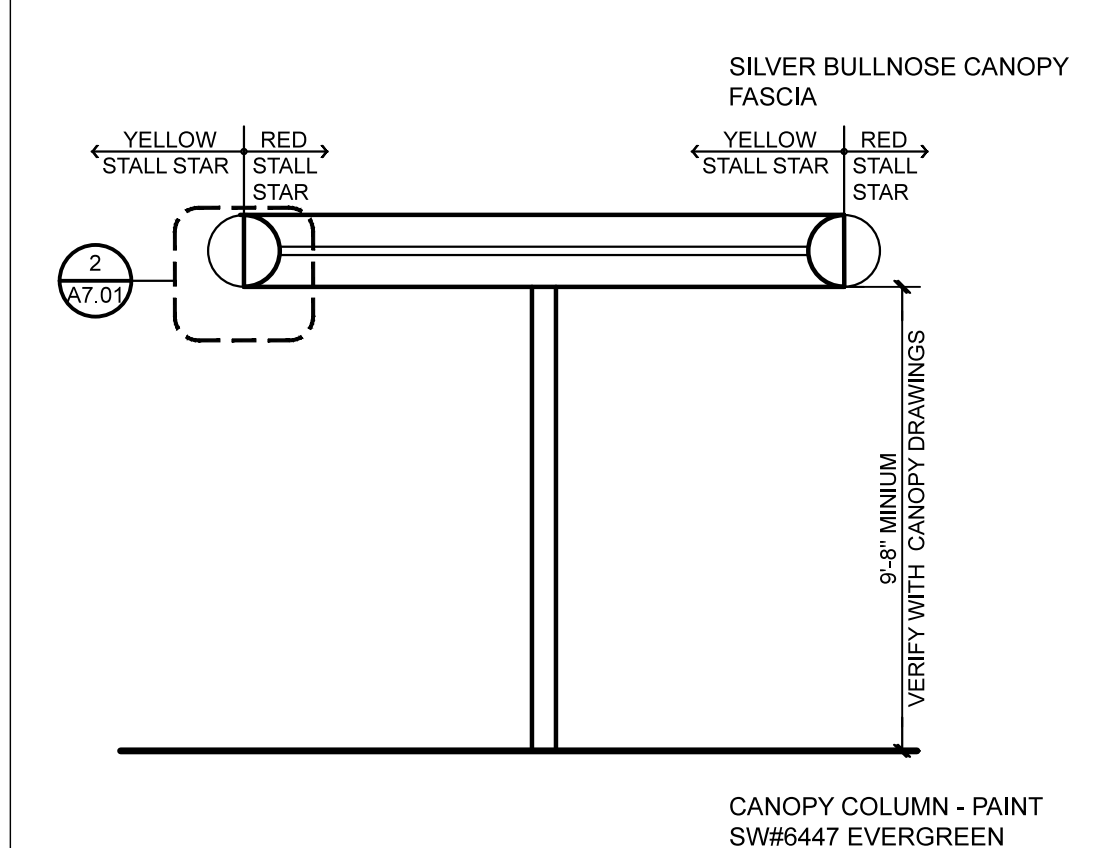

6 TYP. CAR STALL CANOPY FRONT ELEV. 1/4"=1'-0"

4 CAR CANOPY BRACKET DETAIL 1-1/2"=1'-0"

1 TYP. CAR STALL CANOPY END ELEV. 1/4"=1'-0"

7 MENU BOARD @ CAR CANOPY 1-1/2"=1'-0"

2 CAR STALL CANOPY FASCIA DETAIL 1-1/2"=1'-0"

8 STALL STAR PLAN 1"=20'-0"

5 CAR STALL CANOPY FLASHING 1-1/2"=1'-0"

3 CAR STALL CANOPY GUTTER DETAIL 1-1/2"=1'-0"