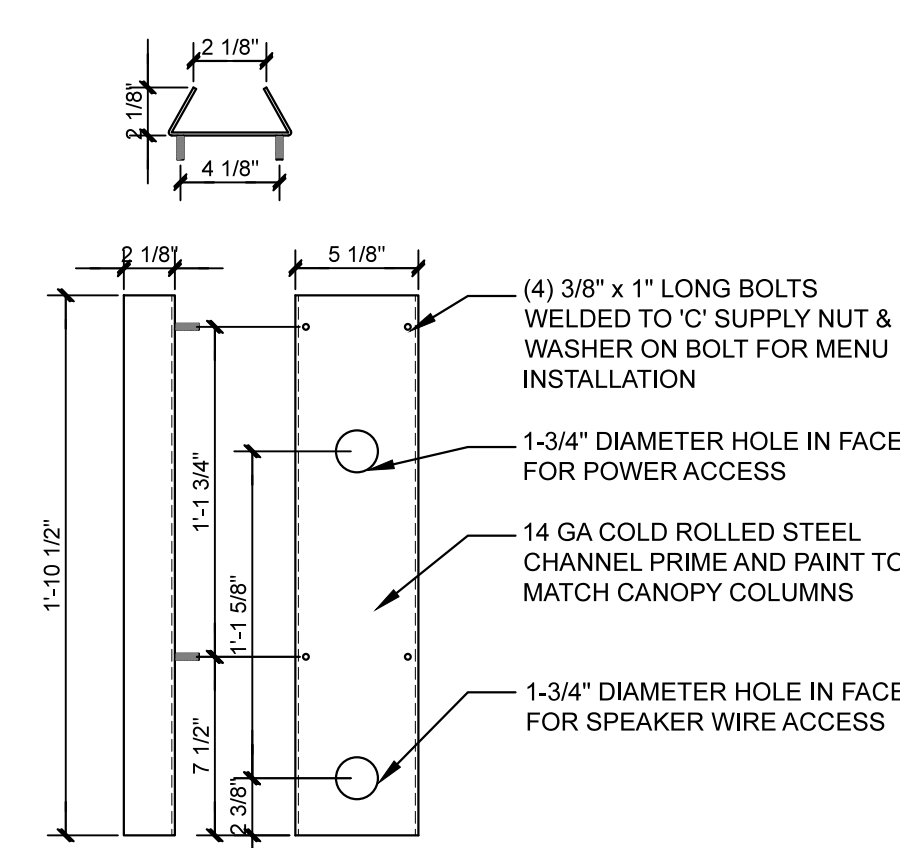

6 TYP. CAR STALL CANOPY FRONT ELEV. 1/4"=1'-0"

4 CAR CANOPY BRACKET DETAIL 1-1/2"=1'-0"

1 TYP. CAR STALL CANOPY END ELEV. 1/4"=1'-0"

7 MENU BOARD @ CAR CANOPY 1-1/2"=1'-0"

2 CAR STALL CANOPY FASCIA DETAIL 1-1/2"=1'-0"

8 STALL STAR PLAN 1"=20'-0"

5 CAR STALL CANOPY FLASHING 1-1/2"=1'-0"

3 CAR STALL CANOPY GUTTER DETAIL 1-1/2"=1'-0"