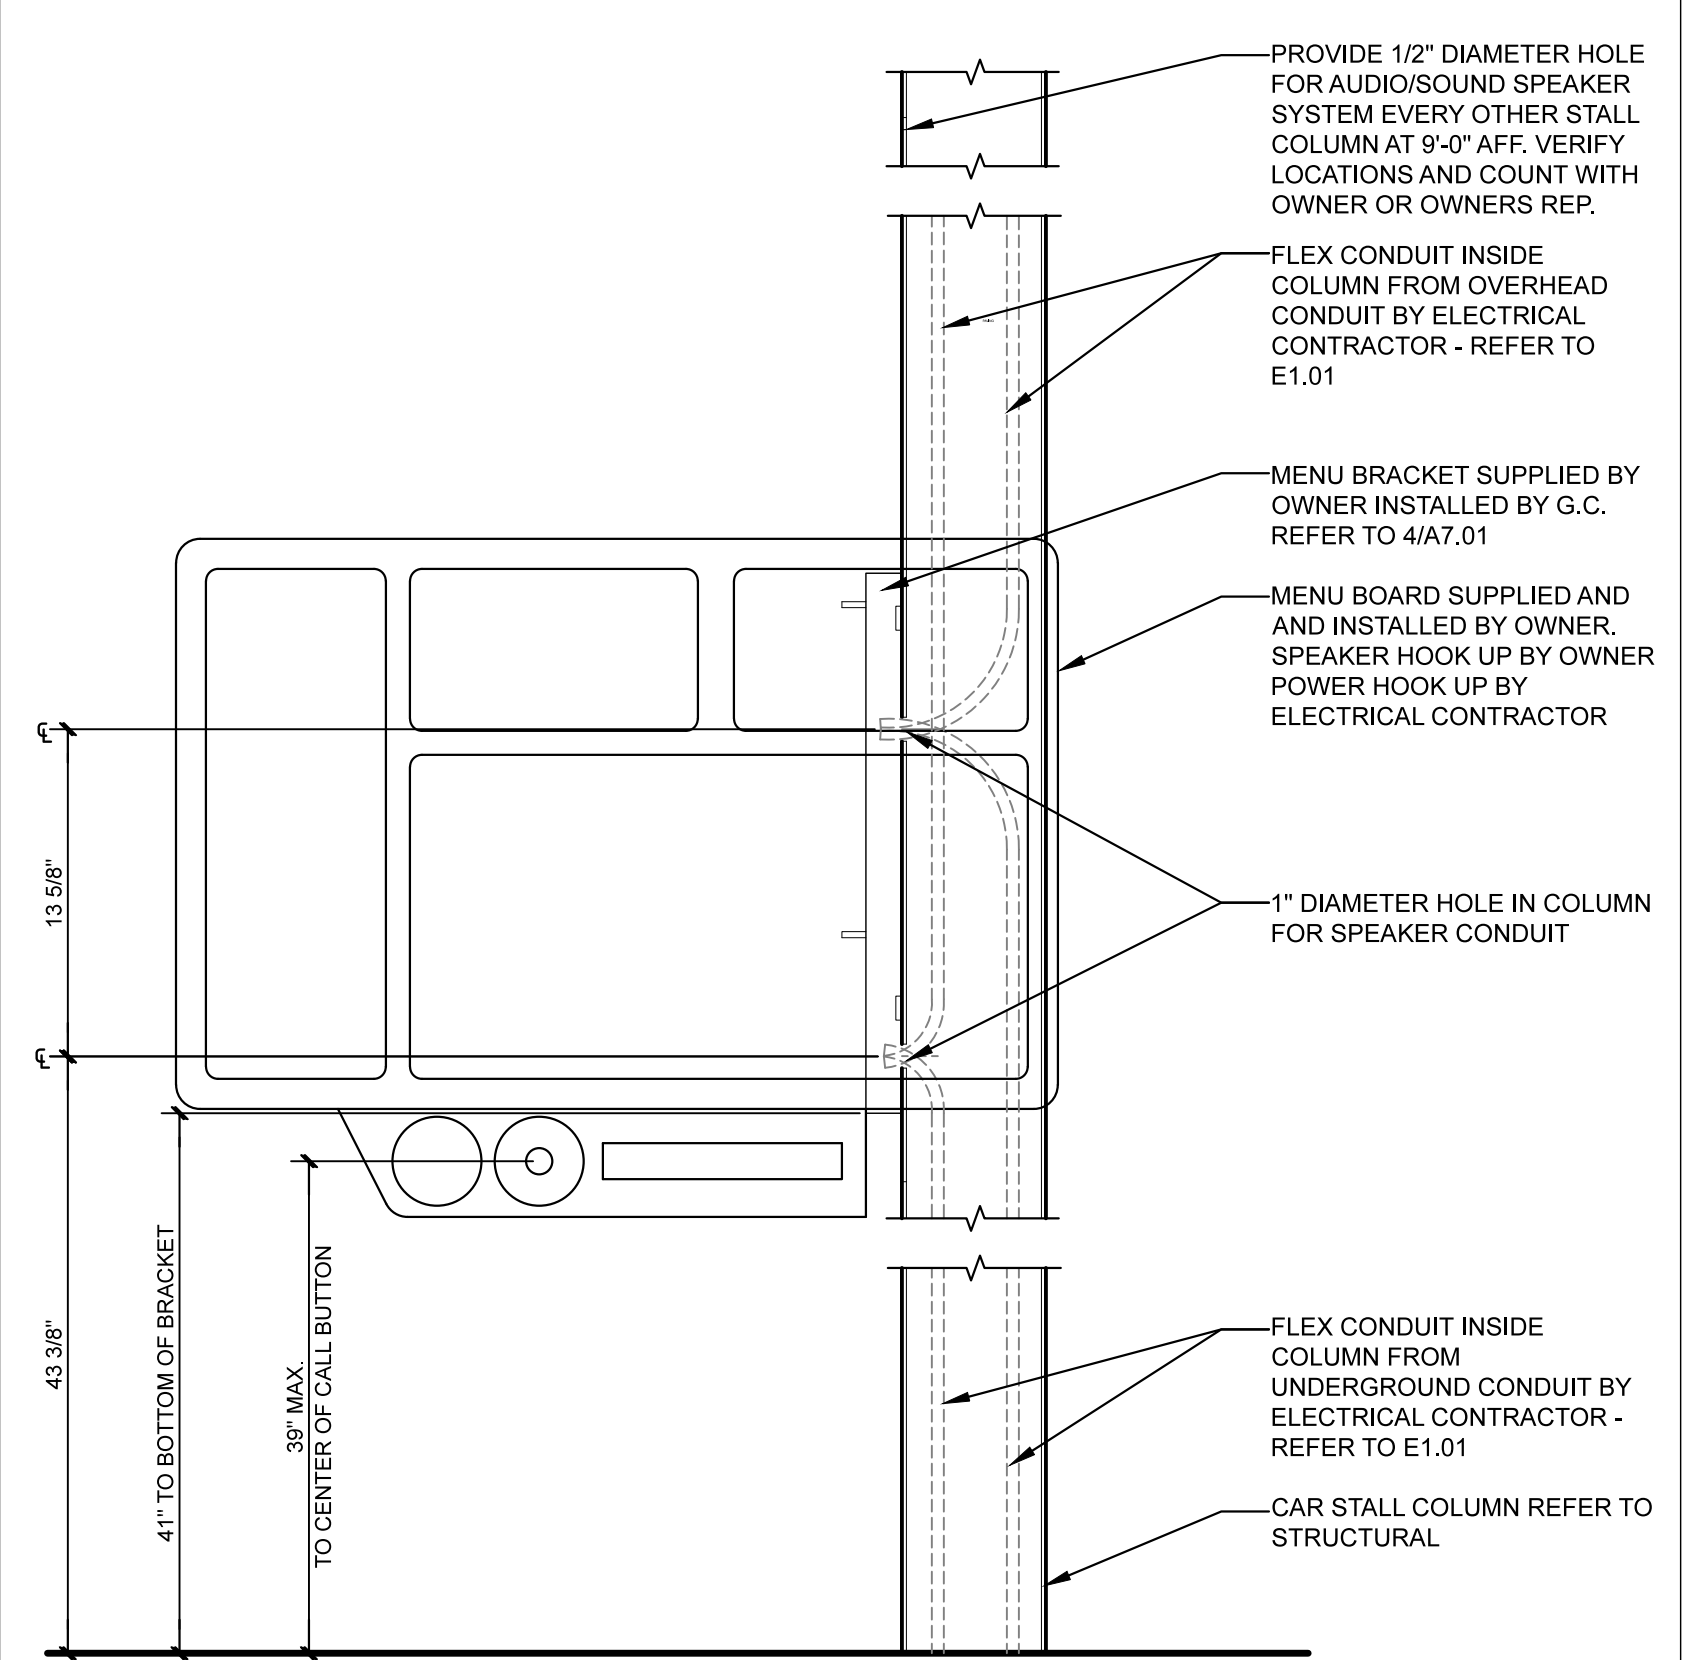

6 TYP. CAR STALL CANOPY FRONT ELEV. 1/4"=1'-0"

4 CAR CANOPY BRACKET DETAIL 1-1/2"=1'-0"

1 TYP. CAR STALL CANOPY END ELEV. 1/4"=1'-0"

7 MENU BOARD @ CAR CANOPY 1-1/2"=1'-0"

2 CAR STALL CANOPY FASCIA DETAIL 1-1/2"=1'-0"

8 STALL STAR PLAN 1"=20'-0"

5 CAR STALL CANOPY FLASHING 1-1/2"=1'-0"

3 CAR STALL CANOPY GUTTER DETAIL 1-1/2"=1'-0"