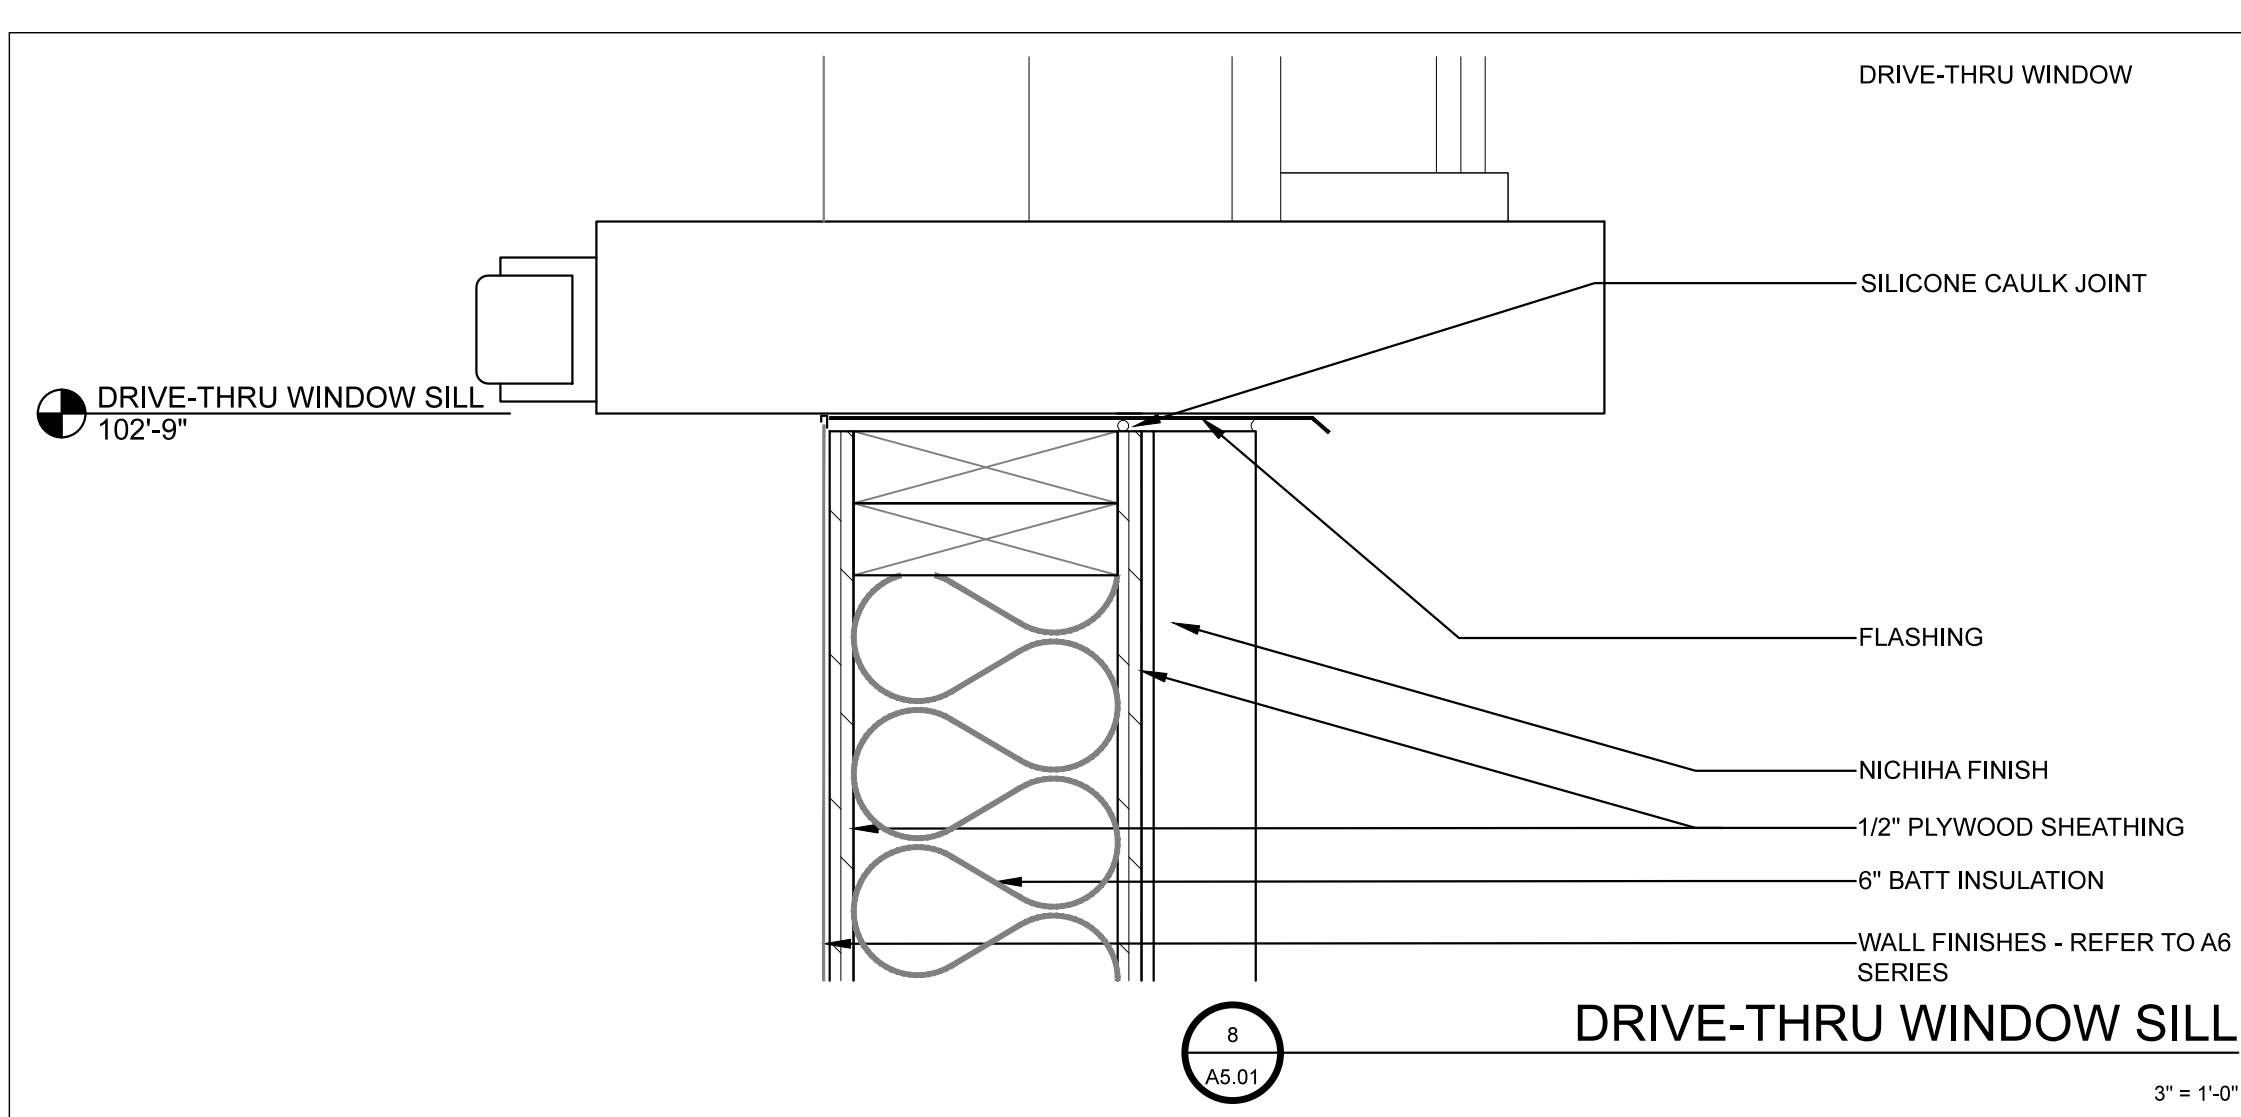

12 ARCH TOWER  
1 1/2" = 1'-0"

9 PARAPET (TYPICAL)  
3" = 1'-0"

5 ALUMINUM DOOR HEAD  
3" = 1'-0"

1 H.M. DOOR HEAD/JAMB (EXT.)  
3" = 1'-0"

10 ALUMINUM DOOR JAMB (EXT.)  
3" = 1'-0"

6 ALUMINUM DOOR THRESHOLD  
3" = 1'-0"

2 HOLLOW METAL THRESHOLD  
3" = 1'-0"

13 DRIVE-THRU EYEBROW  
1 1/2" = 1'-0"

11 H.M. DOOR HEAD/JAMB (INT)  
3" = 1'-0"

7 ALUMINUM WINDOW JAMB  
3" = 1'-0"

3 ALUMINUM WINDOW HEAD  
3" = 1'-0"

8 DRIVE-THRU WINDOW SILL  
3" = 1'-0"

4 ALUMINUM WINDOW SILL  
3" = 1'-0"