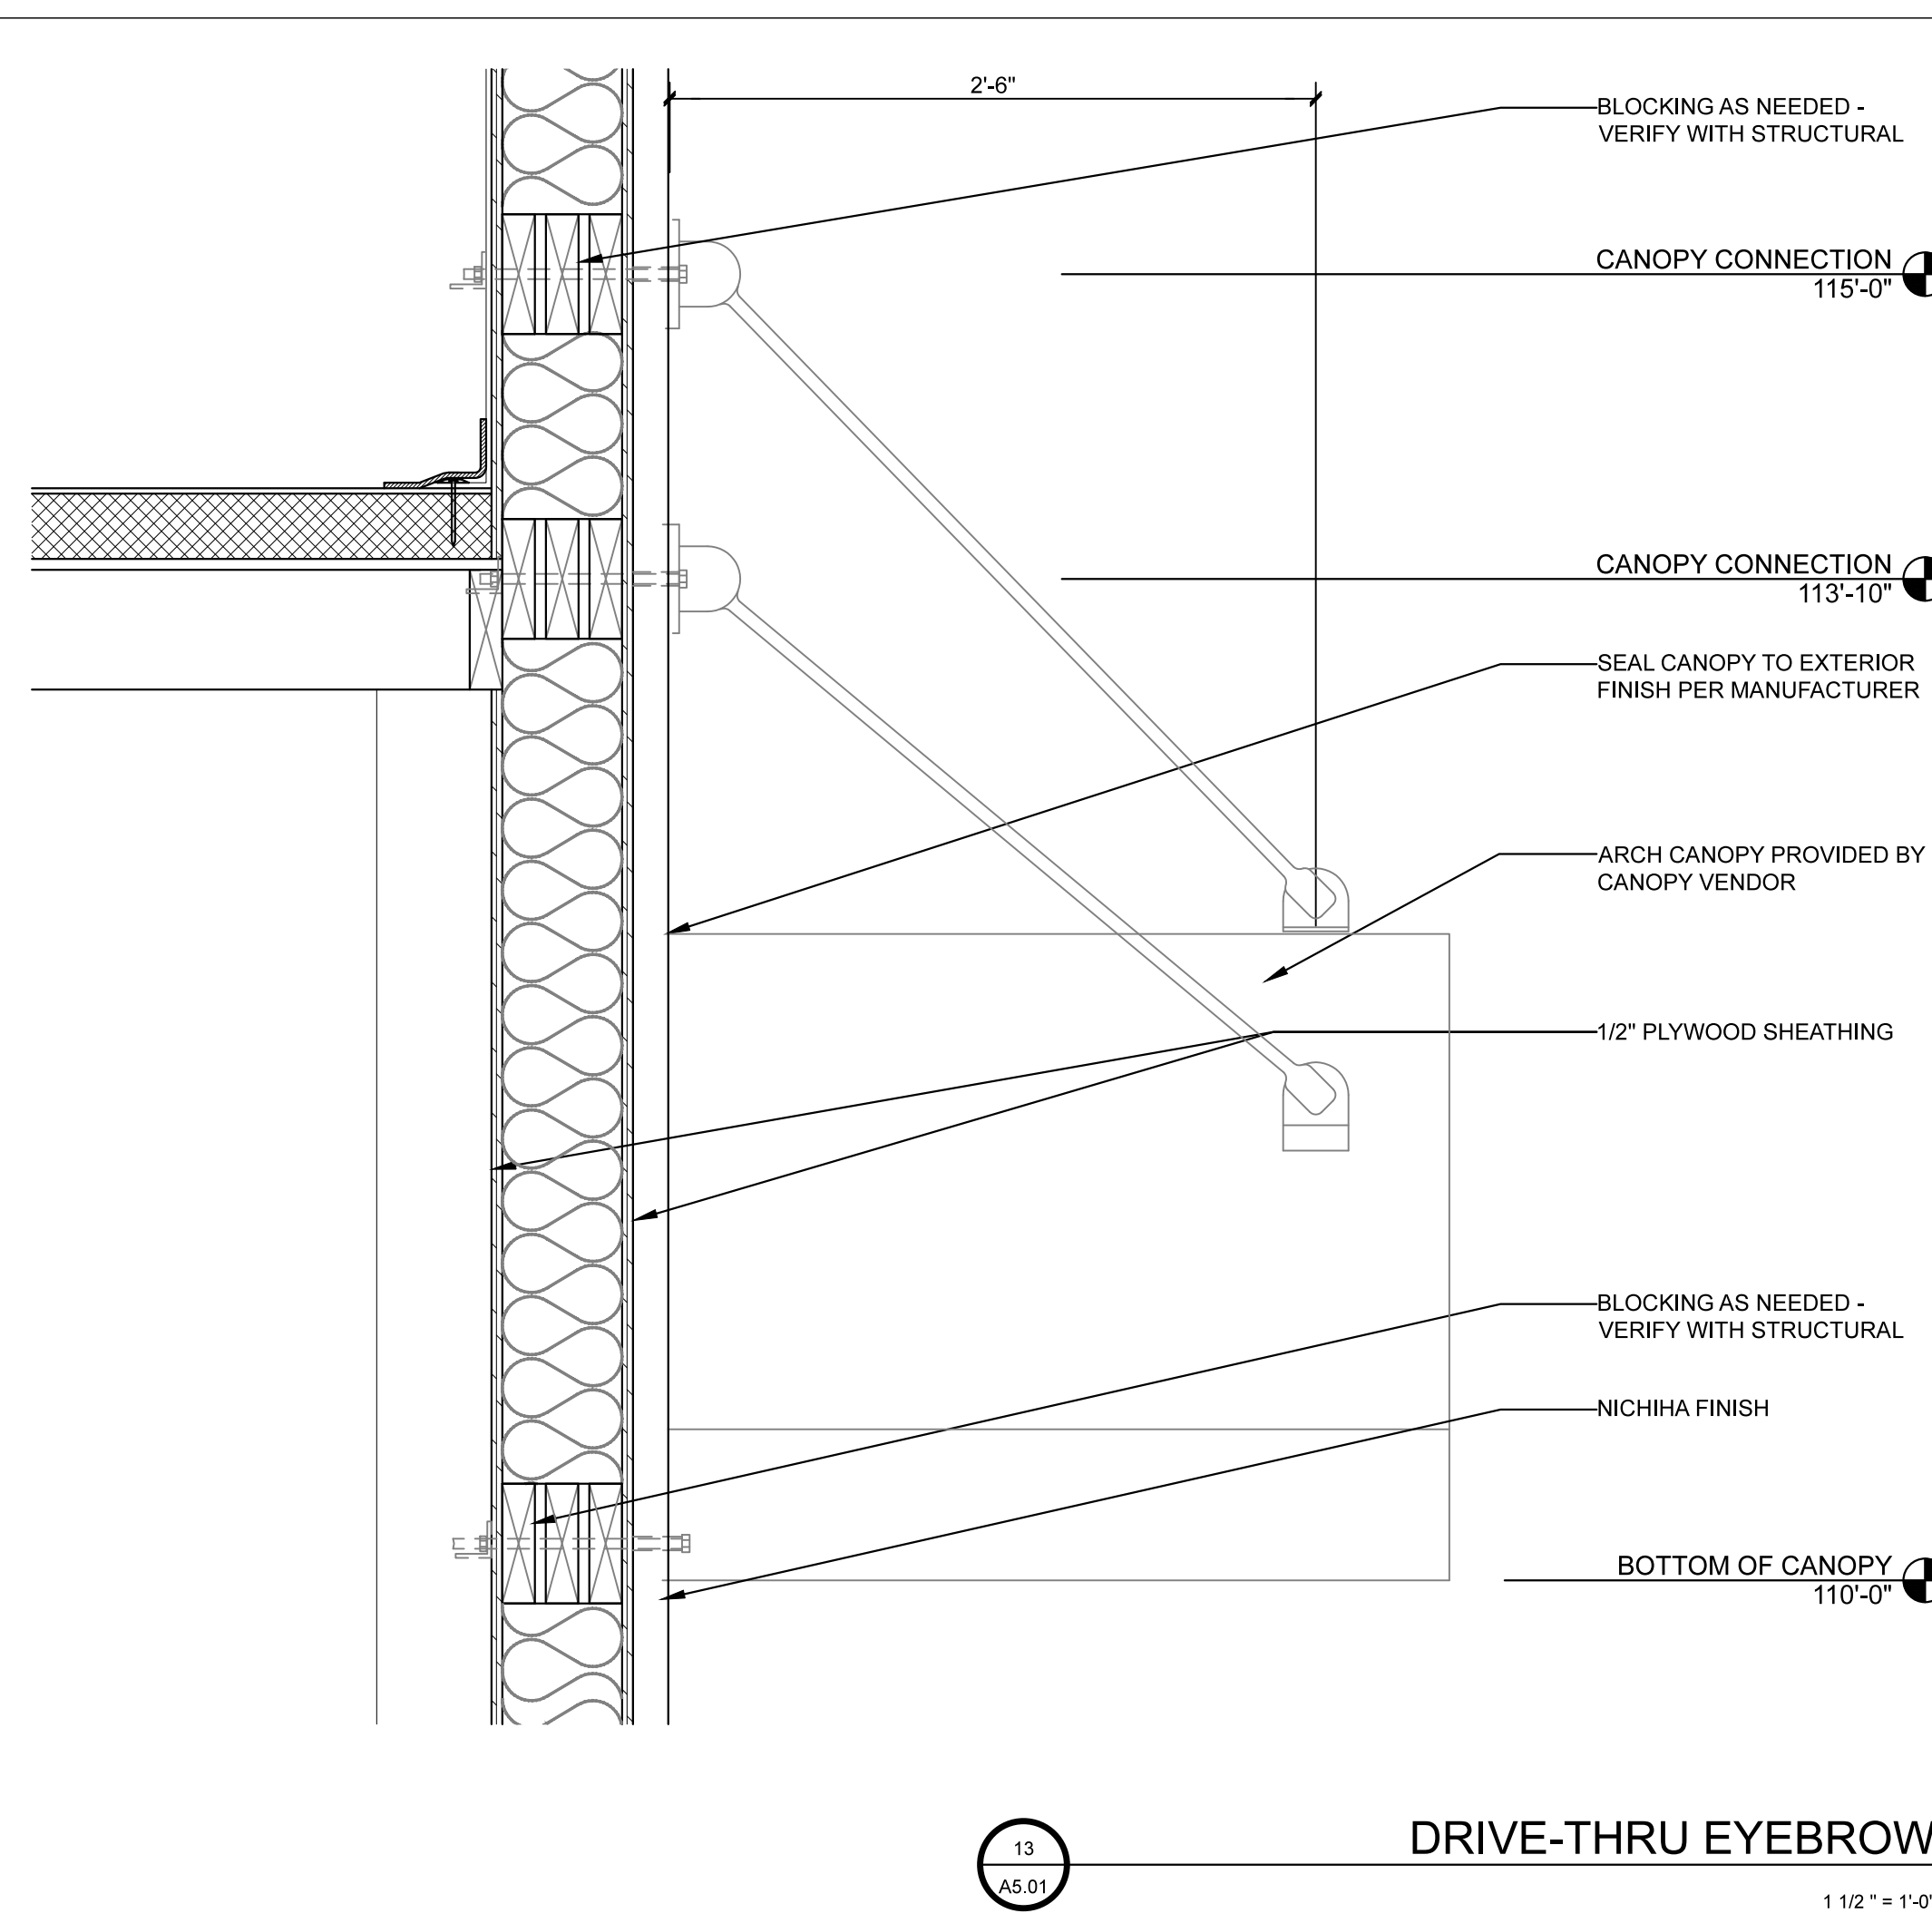

12 ARCH TOWER  
1 1/2" = 1'-0"

9 PARAPET (TYPICAL)  
3" = 1'-0"

5 ALUMINUM DOOR HEAD  
3" = 1'-0"

1 H.M. DOOR HEAD/JAMB (EXT.)  
3" = 1'-0"

10 ALUMINUM DOOR JAMB (EXT.)  
3" = 1'-0"

6 ALUMINUM DOOR THRESHOLD  
3" = 1'-0"

2 HOLLOW METAL THRESHOLD  
3" = 1'-0"

13 DRIVE-THRU EYEBROW  
1 1/2" = 1'-0"

11 H.M. DOOR HEAD/JAMB (INT)  
3" = 1'-0"

7 ALUMINUM WINDOW JAMB  
3" = 1'-0"

3 ALUMINUM WINDOW HEAD  
3" = 1'-0"

8 DRIVE-THRU WINDOW SILL  
3" = 1'-0"

4 ALUMINUM WINDOW SILL  
3" = 1'-0"