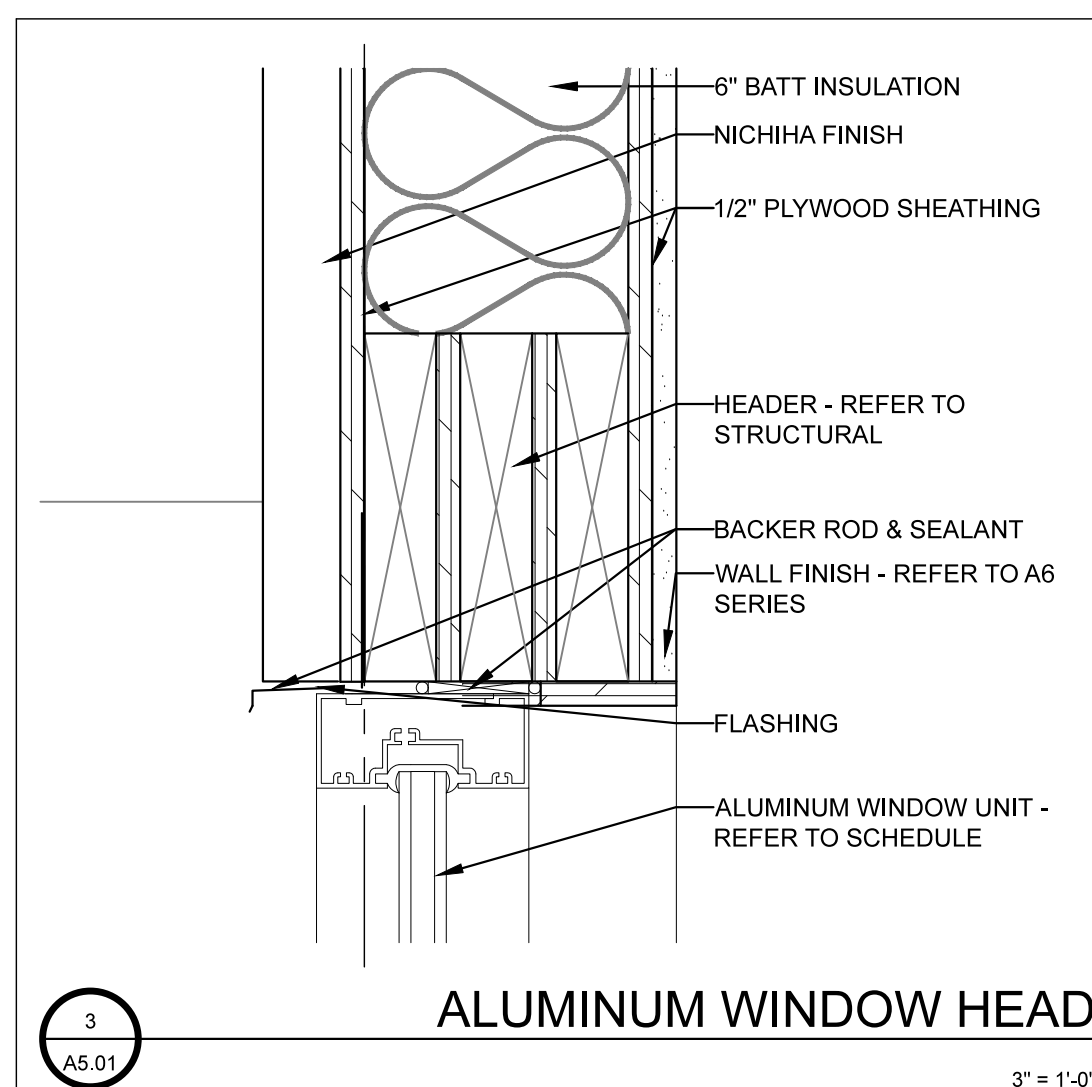

12 ARCH TOWER  
1 1/2" = 1'-0"

9 PARAPET (TYPICAL)  
3" = 1'-0"

5 ALUMINUM DOOR HEAD  
3" = 1'-0"

1 H.M. DOOR HEAD/JAMB (EXT.)  
3" = 1'-0"

10 ALUMINUM DOOR JAMB (EXT.)  
3" = 1'-0"

6 ALUMINUM DOOR THRESHOLD  
3" = 1'-0"

2 HOLLOW METAL THRESHOLD  
3" = 1'-0"

13 DRIVE-THRU EYEBROW  
1 1/2" = 1'-0"

11 H.M. DOOR HEAD/JAMB (INT)  
3" = 1'-0"

7 ALUMINUM WINDOW JAMB  
3" = 1'-0"

3 ALUMINUM WINDOW HEAD  
3" = 1'-0"

8 DRIVE-THRU WINDOW SILL  
3" = 1'-0"