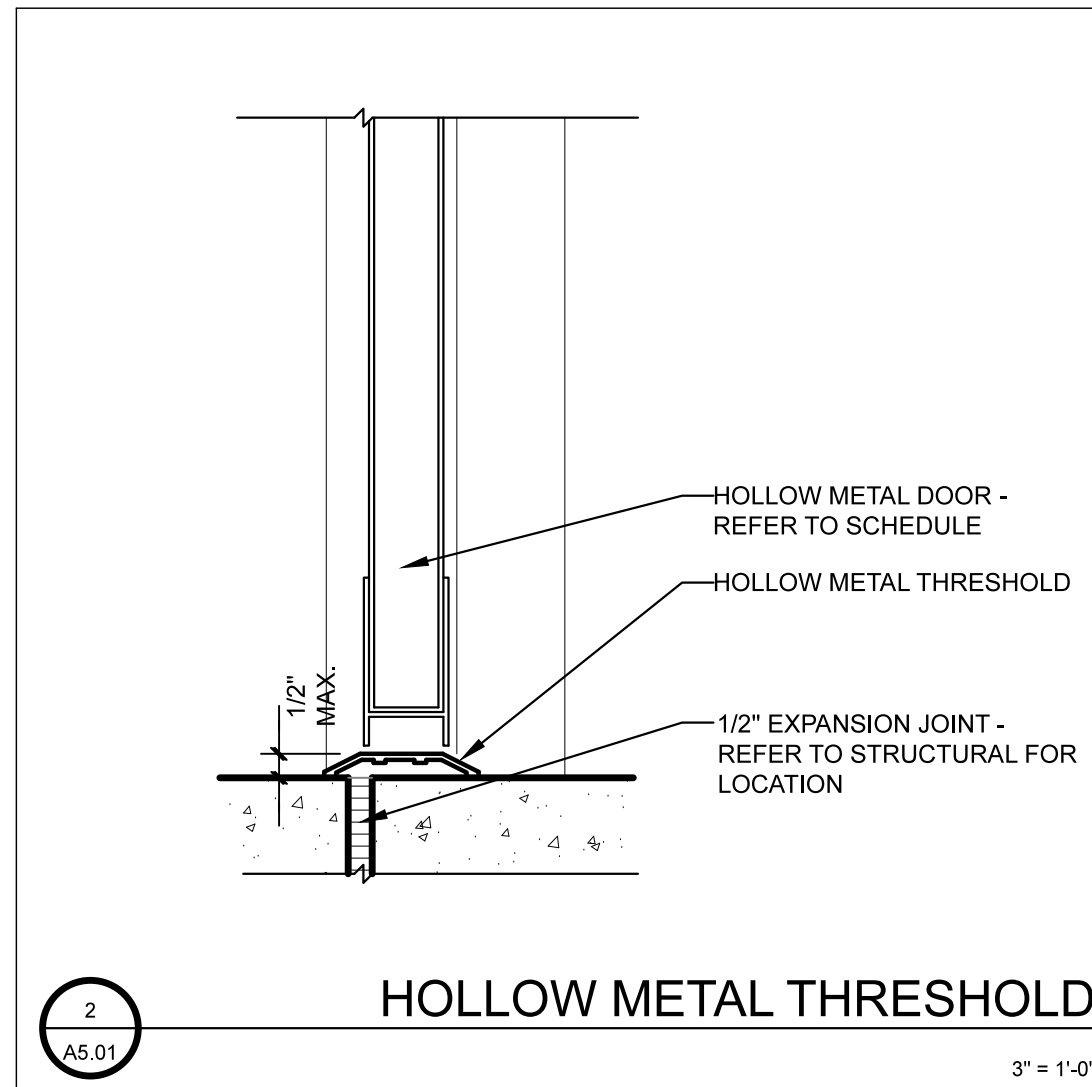

12 ARCH TOWER  
1 1/2" = 1'-0"

9 PARAPET (TYPICAL)  
3" = 1'-0"

5 ALUMINUM DOOR HEAD  
3" = 1'-0"

1 H.M. DOOR HEAD/JAMB (EXT.)  
3" = 1'-0"

10 ALUMINUM DOOR JAMB (EXT.)  
3" = 1'-0"

6 ALUMINUM DOOR THRESHOLD  
3" = 1'-0"

2 HOLLOW METAL THRESHOLD  
3" = 1'-0"

13 DRIVE-THRU EYEBROW  
1 1/2" = 1'-0"

11 H.M. DOOR HEAD/JAMB (INT)  
3" = 1'-0"

7 ALUMINUM WINDOW JAMB  
3" = 1'-0"

3 ALUMINUM WINDOW HEAD  
3" = 1'-0"

8 DRIVE-THRU WINDOW SILL  
3" = 1'-0"

4 ALUMINUM WINDOW SILL  
3" = 1'-0"