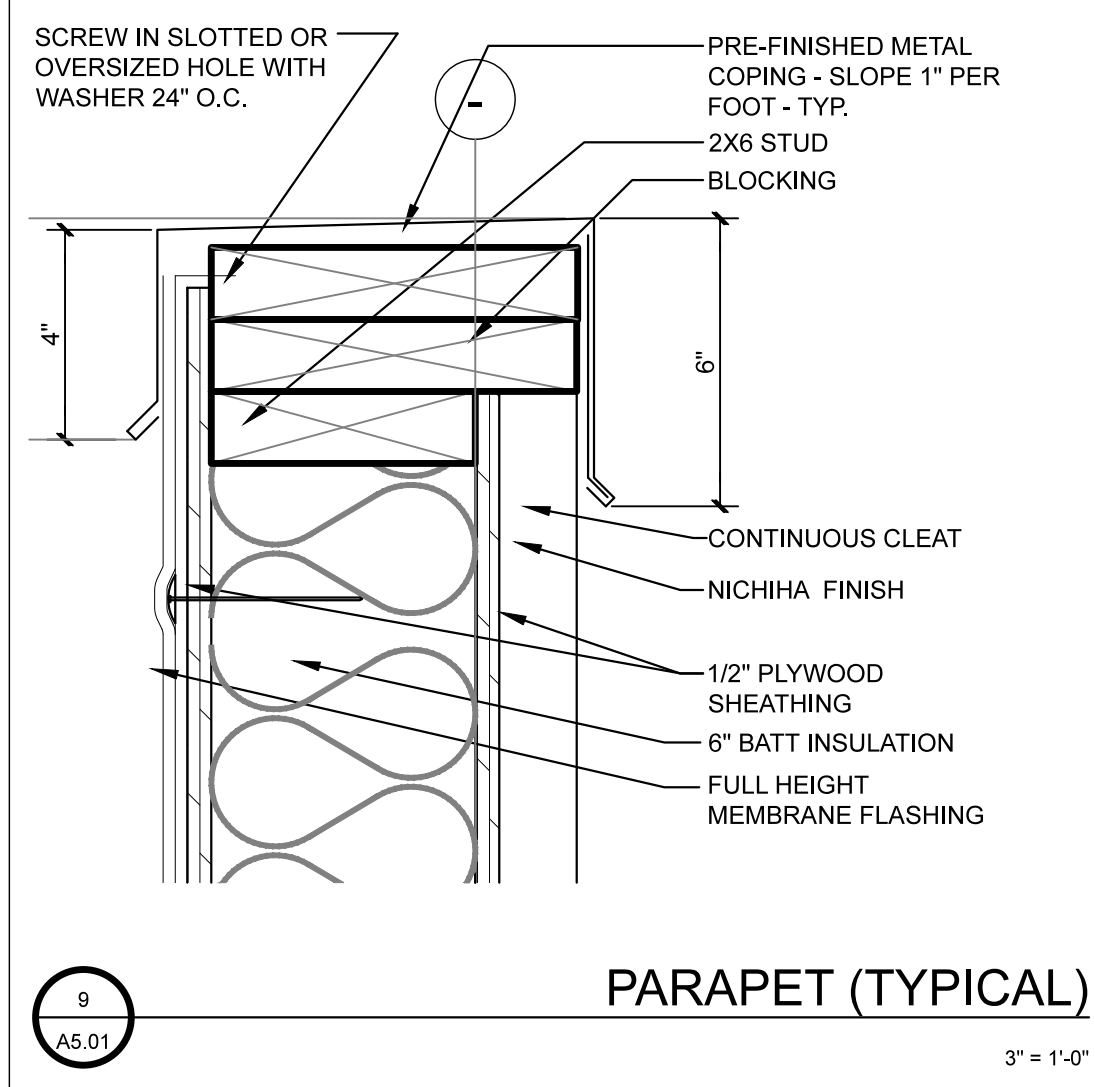

12 ARCH TOWER  
1 1/2" = 1'-0"

9 PARAPET (TYPICAL)  
3" = 1'-0"

5 ALUMINUM DOOR HEAD  
3" = 1'-0"

1 H.M. DOOR HEAD/JAMB (EXT.)  
3" = 1'-0"

10 ALUMINUM DOOR JAMB (EXT.)  
3" = 1'-0"

6 ALUMINUM DOOR THRESHOLD  
3" = 1'-0"

2 HOLLOW METAL THRESHOLD  
3" = 1'-0"

13 DRIVE-THRU EYEBROW  
1 1/2" = 1'-0"

11 H.M. DOOR HEAD/JAMB (INT)  
3" = 1'-0"

7 ALUMINUM WINDOW JAMB  
3" = 1'-0"

3 ALUMINUM WINDOW HEAD  
3" = 1'-0"

8 DRIVE-THRU WINDOW SILL  
3" = 1'-0"