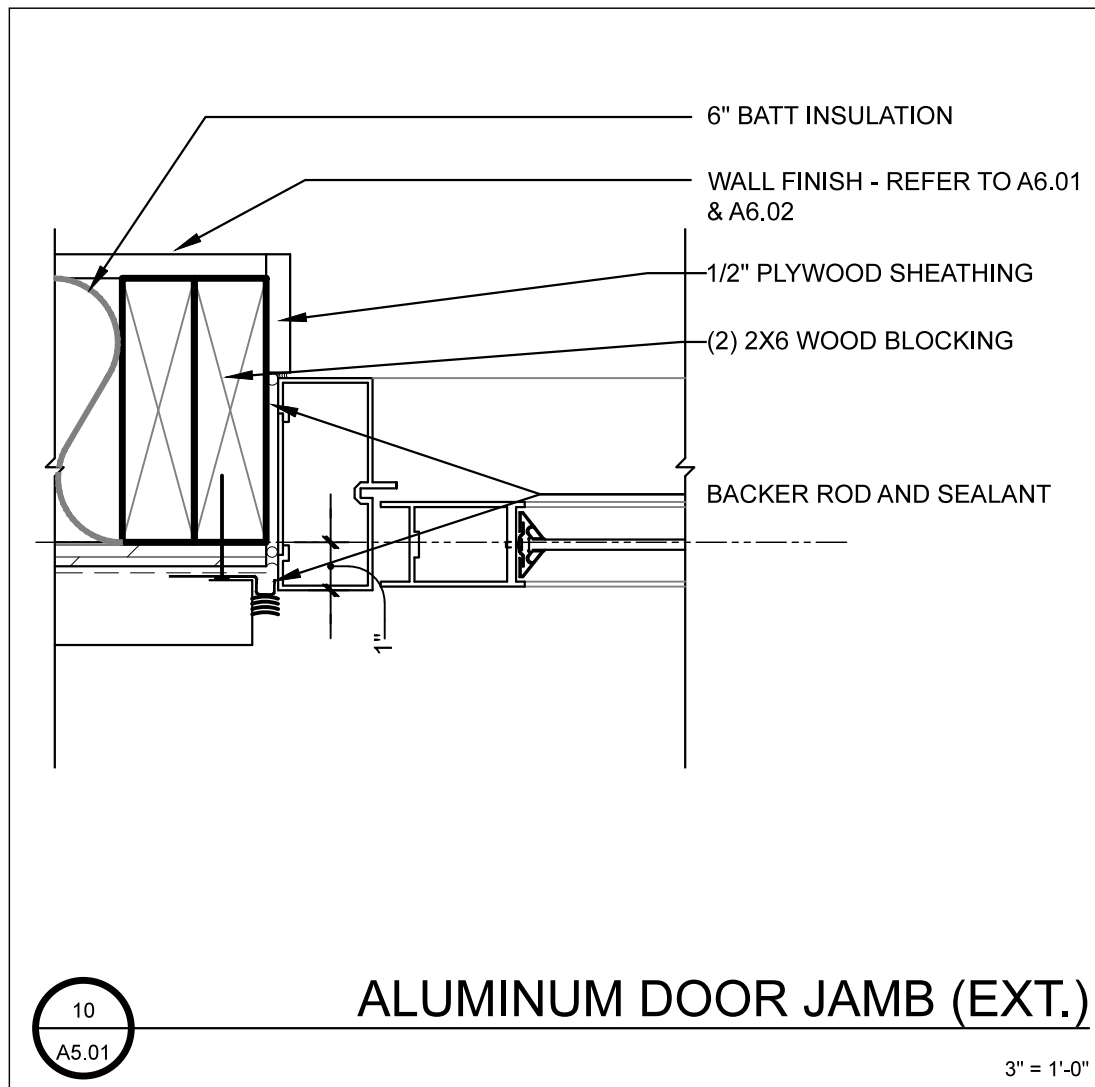

12 ARCH TOWER  
1 1/2" = 1'-0"

9 PARAPET (TYPICAL)  
3" = 1'-0"

5 ALUMINUM DOOR HEAD  
3" = 1'-0"

1 H.M. DOOR HEAD/JAMB (EXT.)  
3" = 1'-0"

10 ALUMINUM DOOR JAMB (EXT.)  
3" = 1'-0"

6 ALUMINUM DOOR THRESHOLD  
3" = 1'-0"

2 HOLLOW METAL THRESHOLD  
3" = 1'-0"

13 DRIVE-THRU EYEBROW  
1 1/2" = 1'-0"

11 H.M. DOOR HEAD/JAMB (INT)  
3" = 1'-0"

7 ALUMINUM WINDOW JAMB  
3" = 1'-0"

3 ALUMINUM WINDOW HEAD  
3" = 1'-0"

8 DRIVE-THRU WINDOW SILL  
3" = 1'-0"