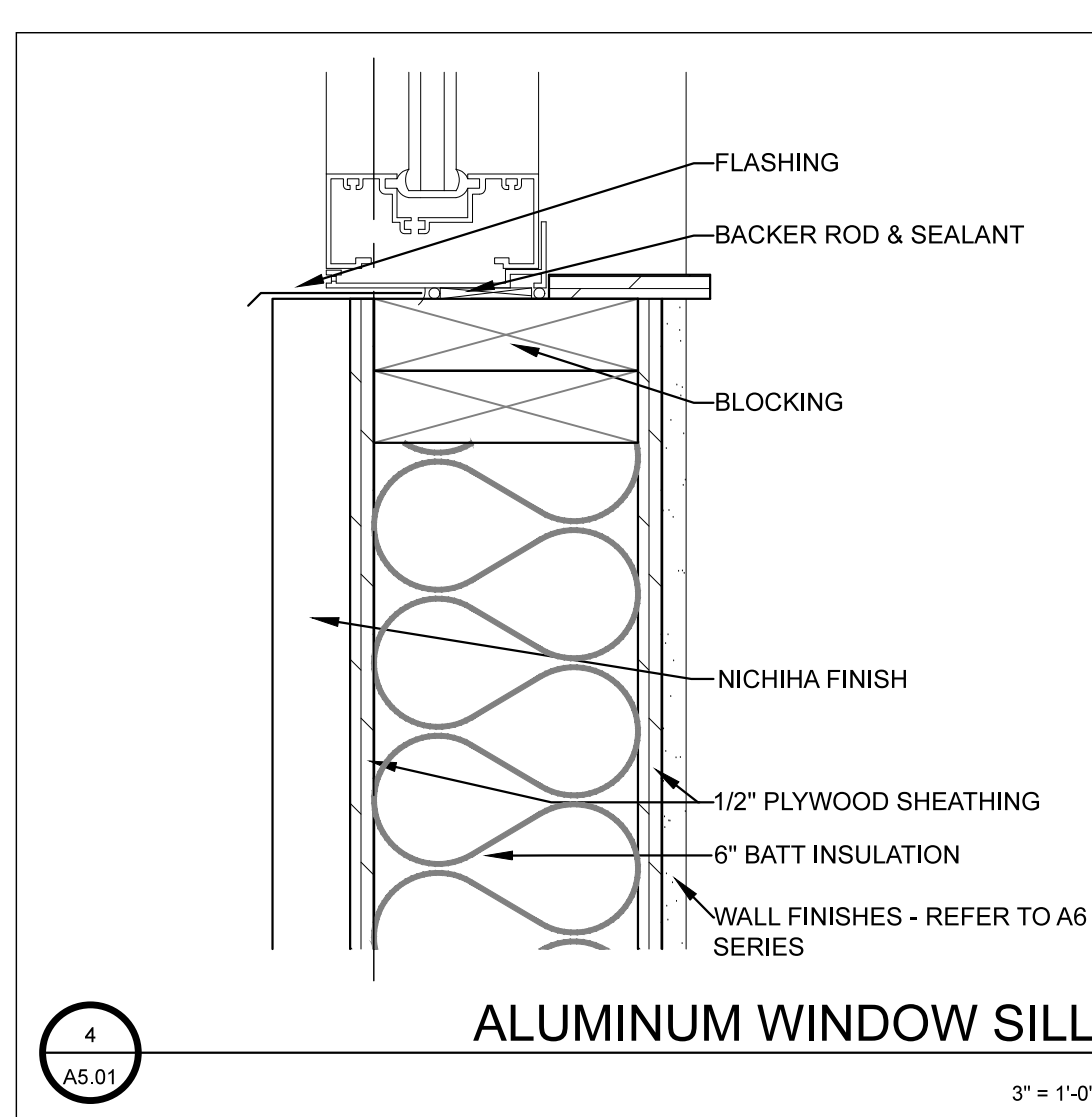

2 HOLLOW METAL THRESHOLD  
3" = 1'-0"

13 DRIVE-THRU EYEBROW  
1 1/2" = 1'-0"

11 H.M. DOOR HEAD/JAMB (INT)  
3" = 1'-0"

7 ALUMINUM WINDOW JAMB  
3" = 1'-0"

3 ALUMINUM WINDOW HEAD  
3" = 1'-0"

8 DRIVE-THRU WINDOW SILL  
3" = 1'-0"