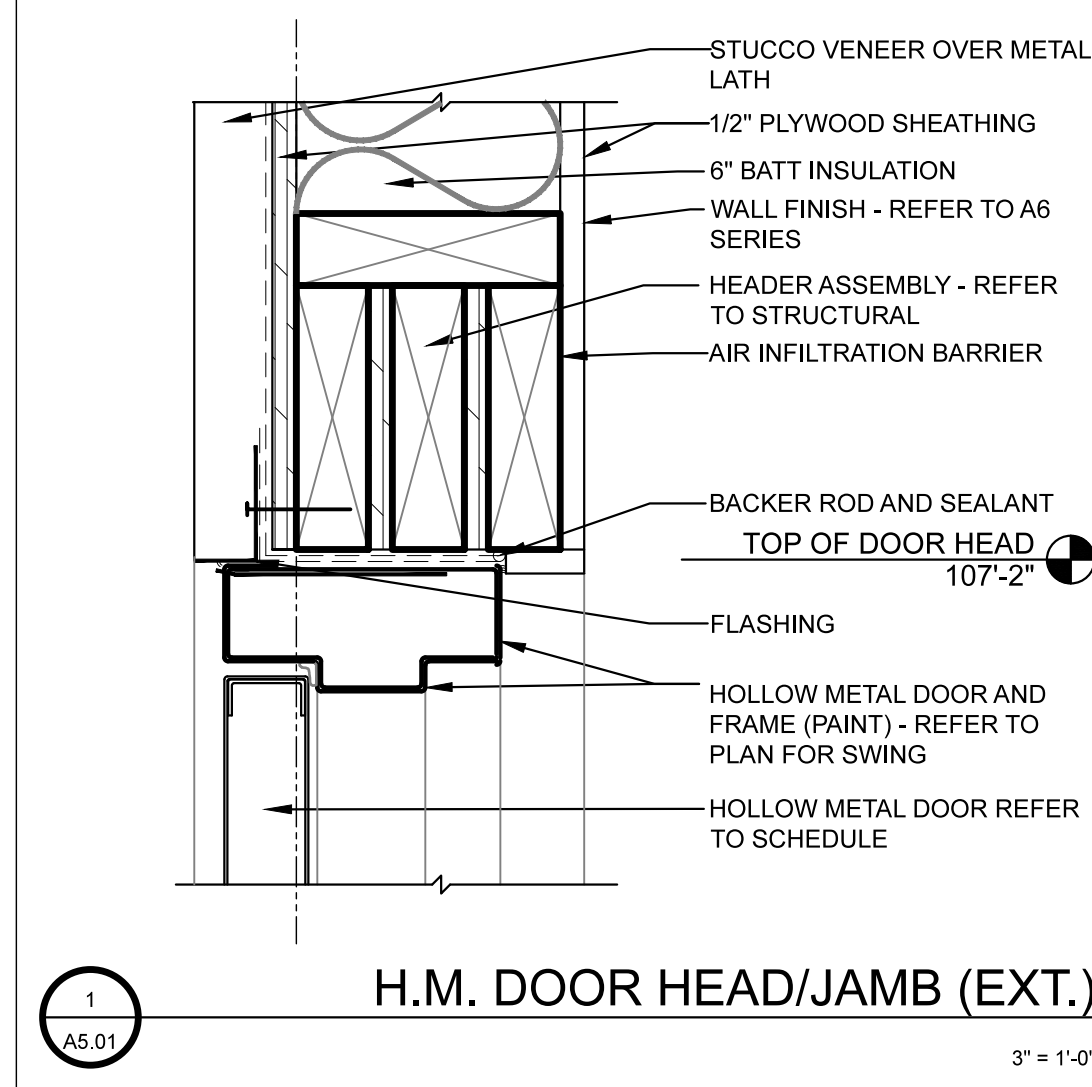

12 ARCH TOWER  
1 1/2" = 1'-0"

9 PARAPET (TYPICAL)  
3" = 1'-0"

5 ALUMINUM DOOR HEAD  
3" = 1'-0"

1 H.M. DOOR HEAD/JAMB (EXT.)  
3" = 1'-0"

10 ALUMINUM DOOR JAMB (EXT.)  
3" = 1'-0"

6 ALUMINUM DOOR THRESHOLD  
3" = 1'-0"

2 HOLLOW METAL THRESHOLD  
3" = 1'-0"

13 DRIVE-THRU EYEBROW  
1 1/2" = 1'-0"

11 H.M. DOOR HEAD/JAMB (INT)  
3" = 1'-0"

7 ALUMINUM WINDOW JAMB  
3" = 1'-0"

3 ALUMINUM WINDOW HEAD  
3" = 1'-0"

8 DRIVE-THRU WINDOW SILL  
3" = 1'-0"