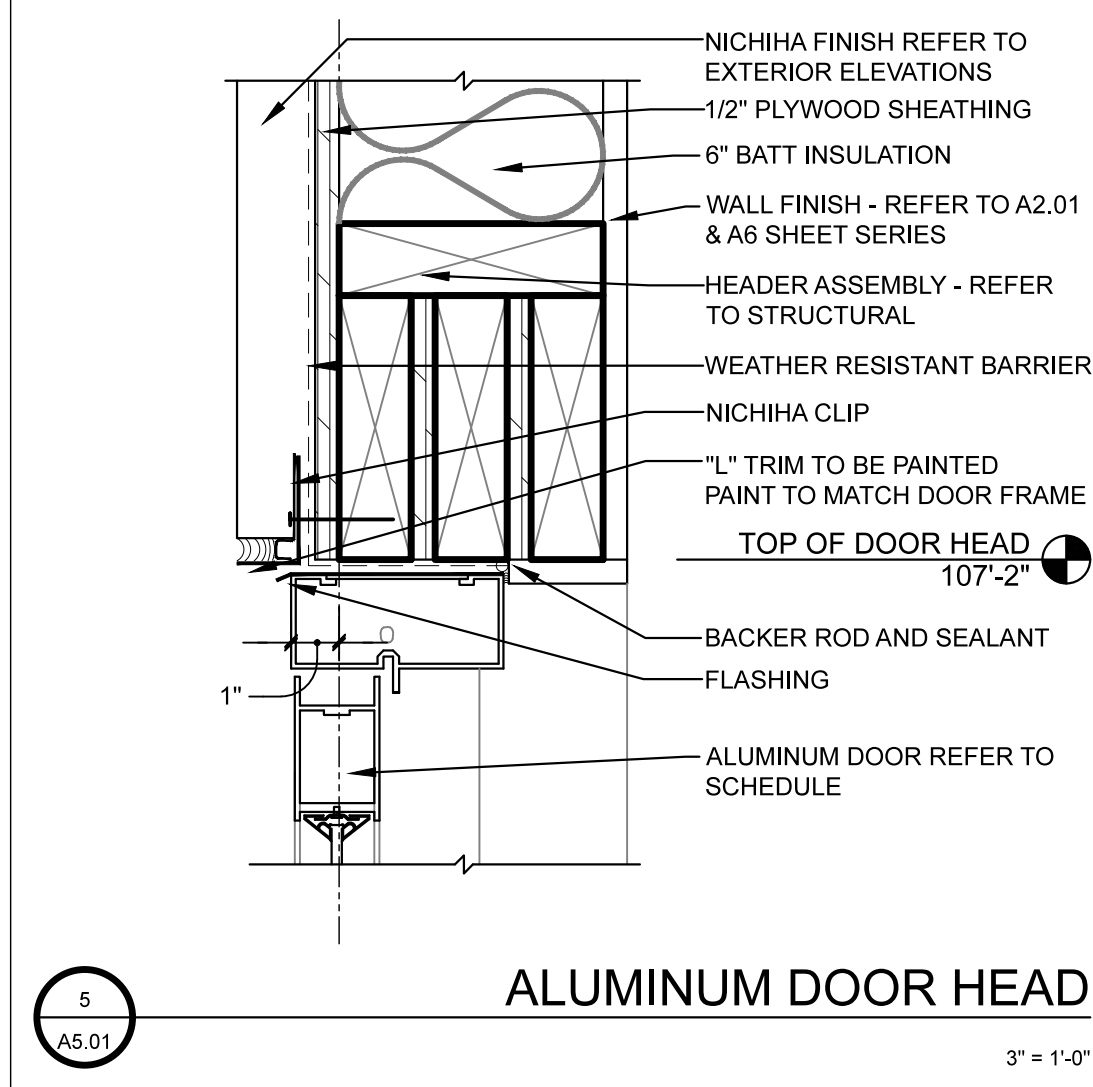

12 ARCH TOWER  
1 1/2" = 1'-0"

9 PARAPET (TYPICAL)  
3" = 1'-0"

5 ALUMINUM DOOR HEAD  
3" = 1'-0"

1 H.M. DOOR HEAD/JAMB (EXT.)  
3" = 1'-0"

10 ALUMINUM DOOR JAMB (EXT.)  
3" = 1'-0"

6 ALUMINUM DOOR THRESHOLD  
3" = 1'-0"

2 HOLLOW METAL THRESHOLD  
3" = 1'-0"

13 DRIVE-THRU EYEBROW  
1 1/2" = 1'-0"

11 H.M. DOOR HEAD/JAMB (INT)  
3" = 1'-0"

7 ALUMINUM WINDOW JAMB  
3" = 1'-0"

3 ALUMINUM WINDOW HEAD  
3" = 1'-0"

8 DRIVE-THRU WINDOW SILL  
3" = 1'-0"