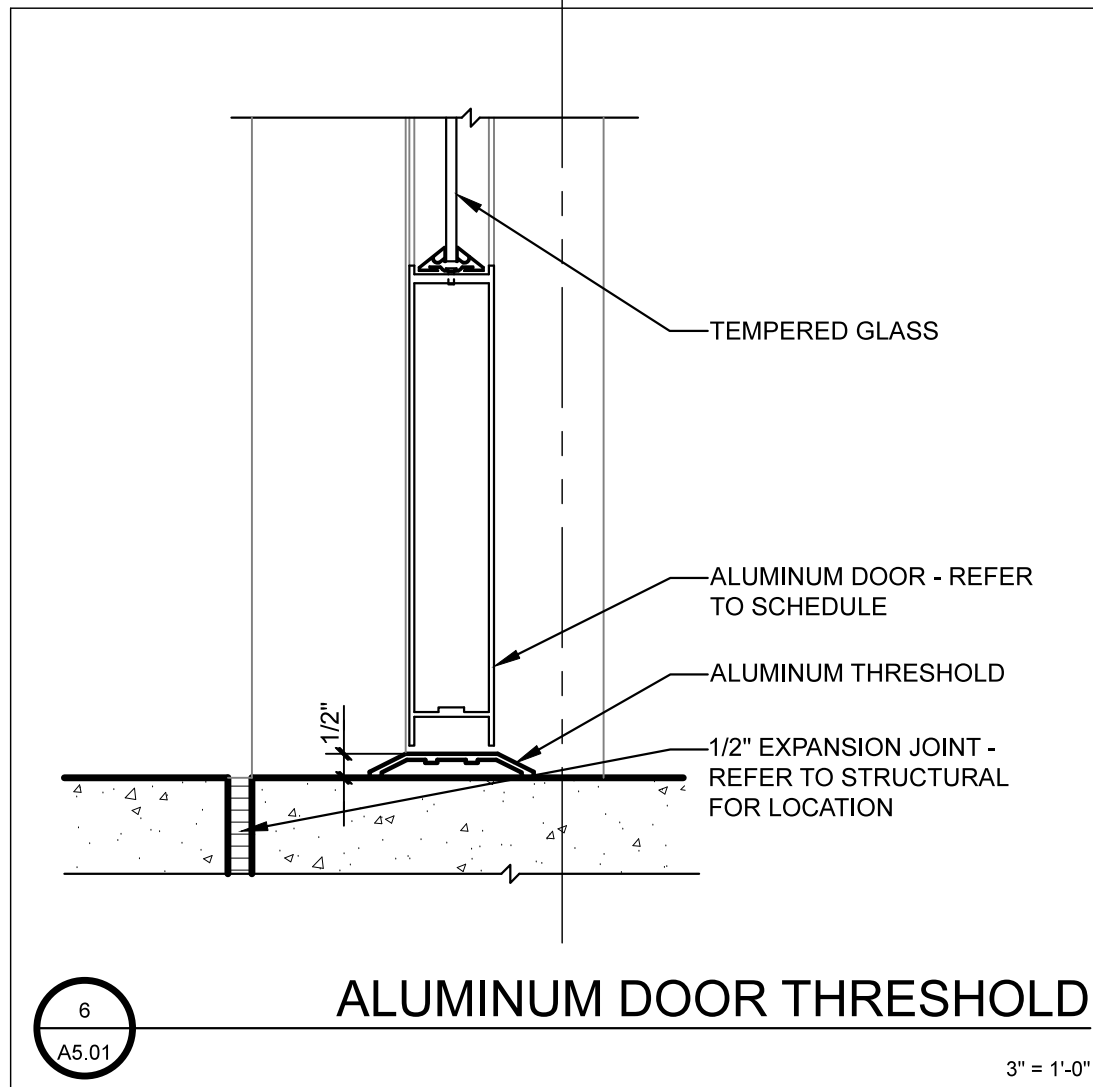

12 ARCH TOWER  
1 1/2" = 1'-0"

9 PARAPET (TYPICAL)  
3" = 1'-0"

5 ALUMINUM DOOR HEAD  
3" = 1'-0"

1 H.M. DOOR HEAD/JAMB (EXT.)  
3" = 1'-0"

10 ALUMINUM DOOR JAMB (EXT.)  
3" = 1'-0"

6 ALUMINUM DOOR THRESHOLD  
3" = 1'-0"

2 HOLLOW METAL THRESHOLD  
3" = 1'-0"

13 DRIVE-THRU EYEBROW  
1 1/2" = 1'-0"

11 H.M. DOOR HEAD/JAMB (INT)  
3" = 1'-0"

7 ALUMINUM WINDOW JAMB  
3" = 1'-0"

3 ALUMINUM WINDOW HEAD  
3" = 1'-0"

8 DRIVE-THRU WINDOW SILL  
3" = 1'-0"