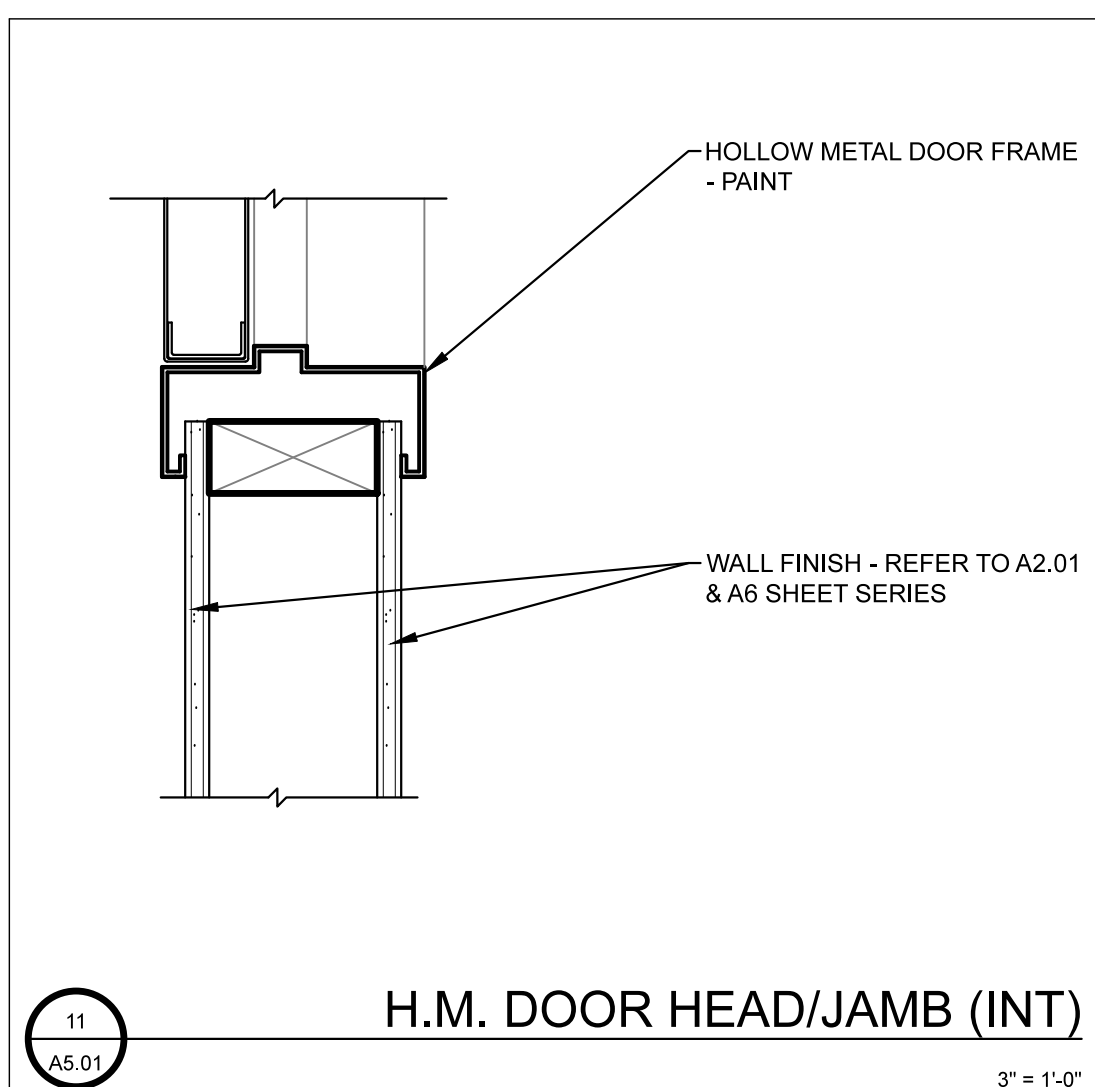

12 ARCH TOWER  
1 1/2" = 1'-0"

9 PARAPET (TYPICAL)  
3" = 1'-0"

5 ALUMINUM DOOR HEAD  
3" = 1'-0"

1 H.M. DOOR HEAD/JAMB (EXT.)  
3" = 1'-0"

10 ALUMINUM DOOR JAMB (EXT.)  
3" = 1'-0"

6 ALUMINUM DOOR THRESHOLD  
3" = 1'-0"

2 HOLLOW METAL THRESHOLD  
3" = 1'-0"

13 DRIVE-THRU EYEBROW  
1 1/2" = 1'-0"

11 H.M. DOOR HEAD/JAMB (INT)  
3" = 1'-0"

7 ALUMINUM WINDOW JAMB  
3" = 1'-0"

3 ALUMINUM WINDOW HEAD  
3" = 1'-0"

8 DRIVE-THRU WINDOW SILL  
3" = 1'-0"