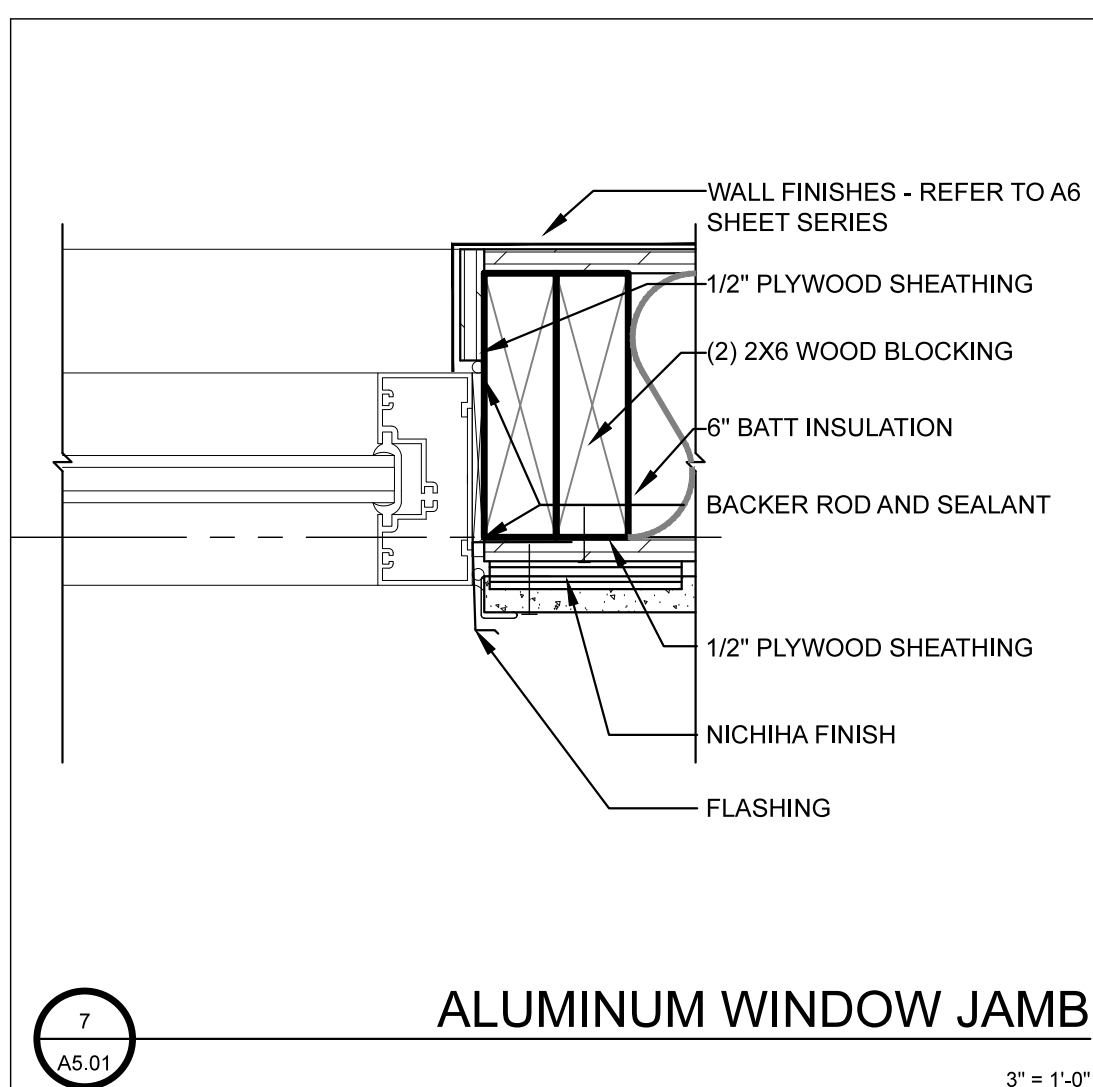

12 ARCH TOWER  
1 1/2" = 1'-0"

9 PARAPET (TYPICAL)  
3" = 1'-0"

5 ALUMINUM DOOR HEAD  
3" = 1'-0"

1 H.M. DOOR HEAD/JAMB (EXT.)  
3" = 1'-0"

10 ALUMINUM DOOR JAMB (EXT.)  
3" = 1'-0"

6 ALUMINUM DOOR THRESHOLD  
3" = 1'-0"

2 HOLLOW METAL THRESHOLD  
3" = 1'-0"

13 DRIVE-THRU EYEBROW  
1 1/2" = 1'-0"

11 H.M. DOOR HEAD/JAMB (INT)  
3" = 1'-0"

7 ALUMINUM WINDOW JAMB  
3" = 1'-0"

3 ALUMINUM WINDOW HEAD  
3" = 1'-0"

8 DRIVE-THRU WINDOW SILL  
3" = 1'-0"