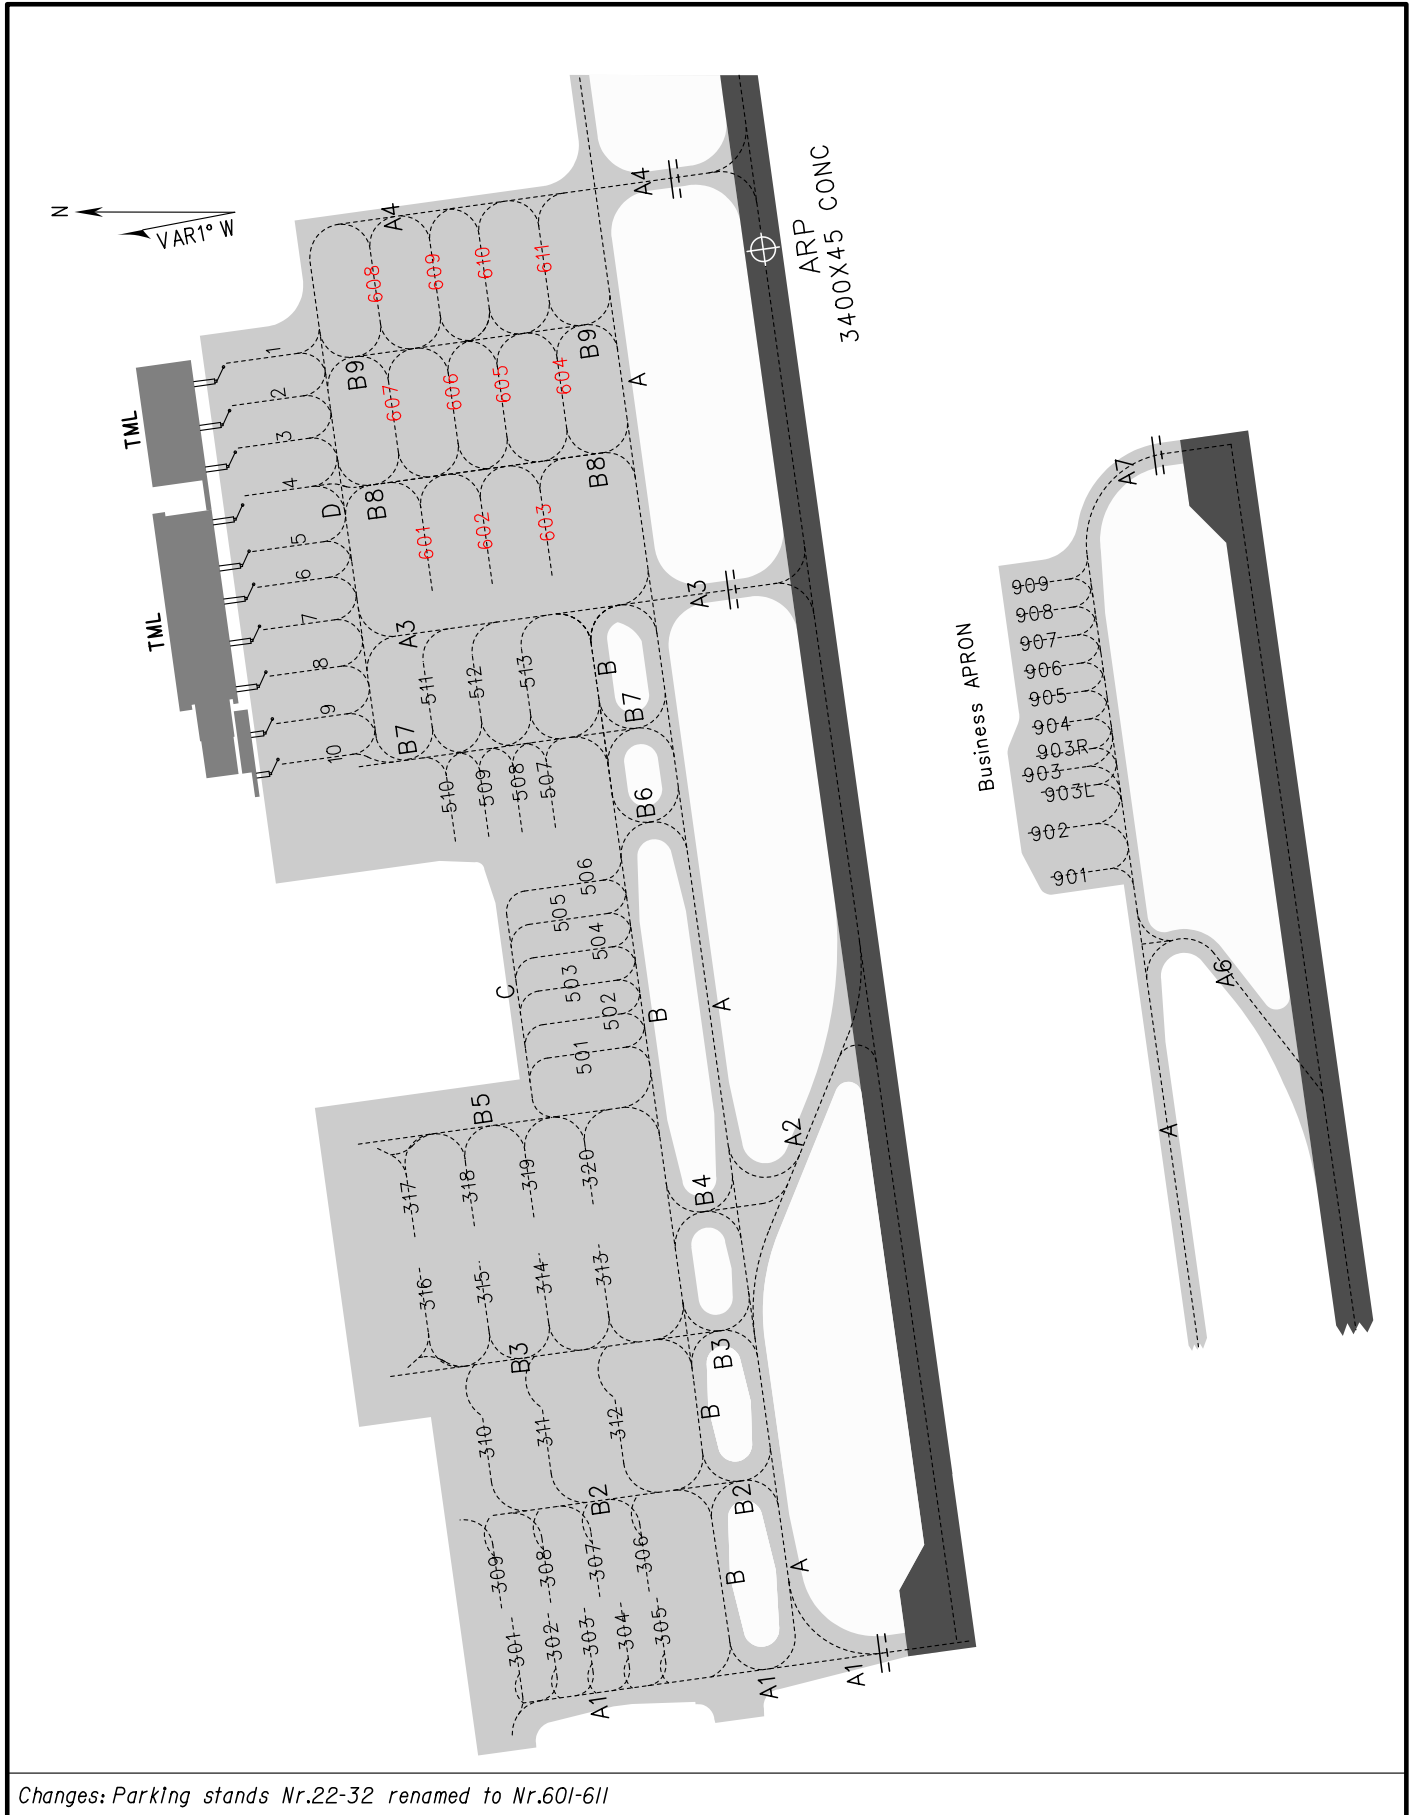

# AIRCRAFT-PARKING CHART-ICAO

ATIS 126.45  
TWR 118.15(118.85)  
GND 121.7

ZJSY SANYA/Phoenix

Changes: Parking stands Nr.22-32 renamed to Nr.601-611