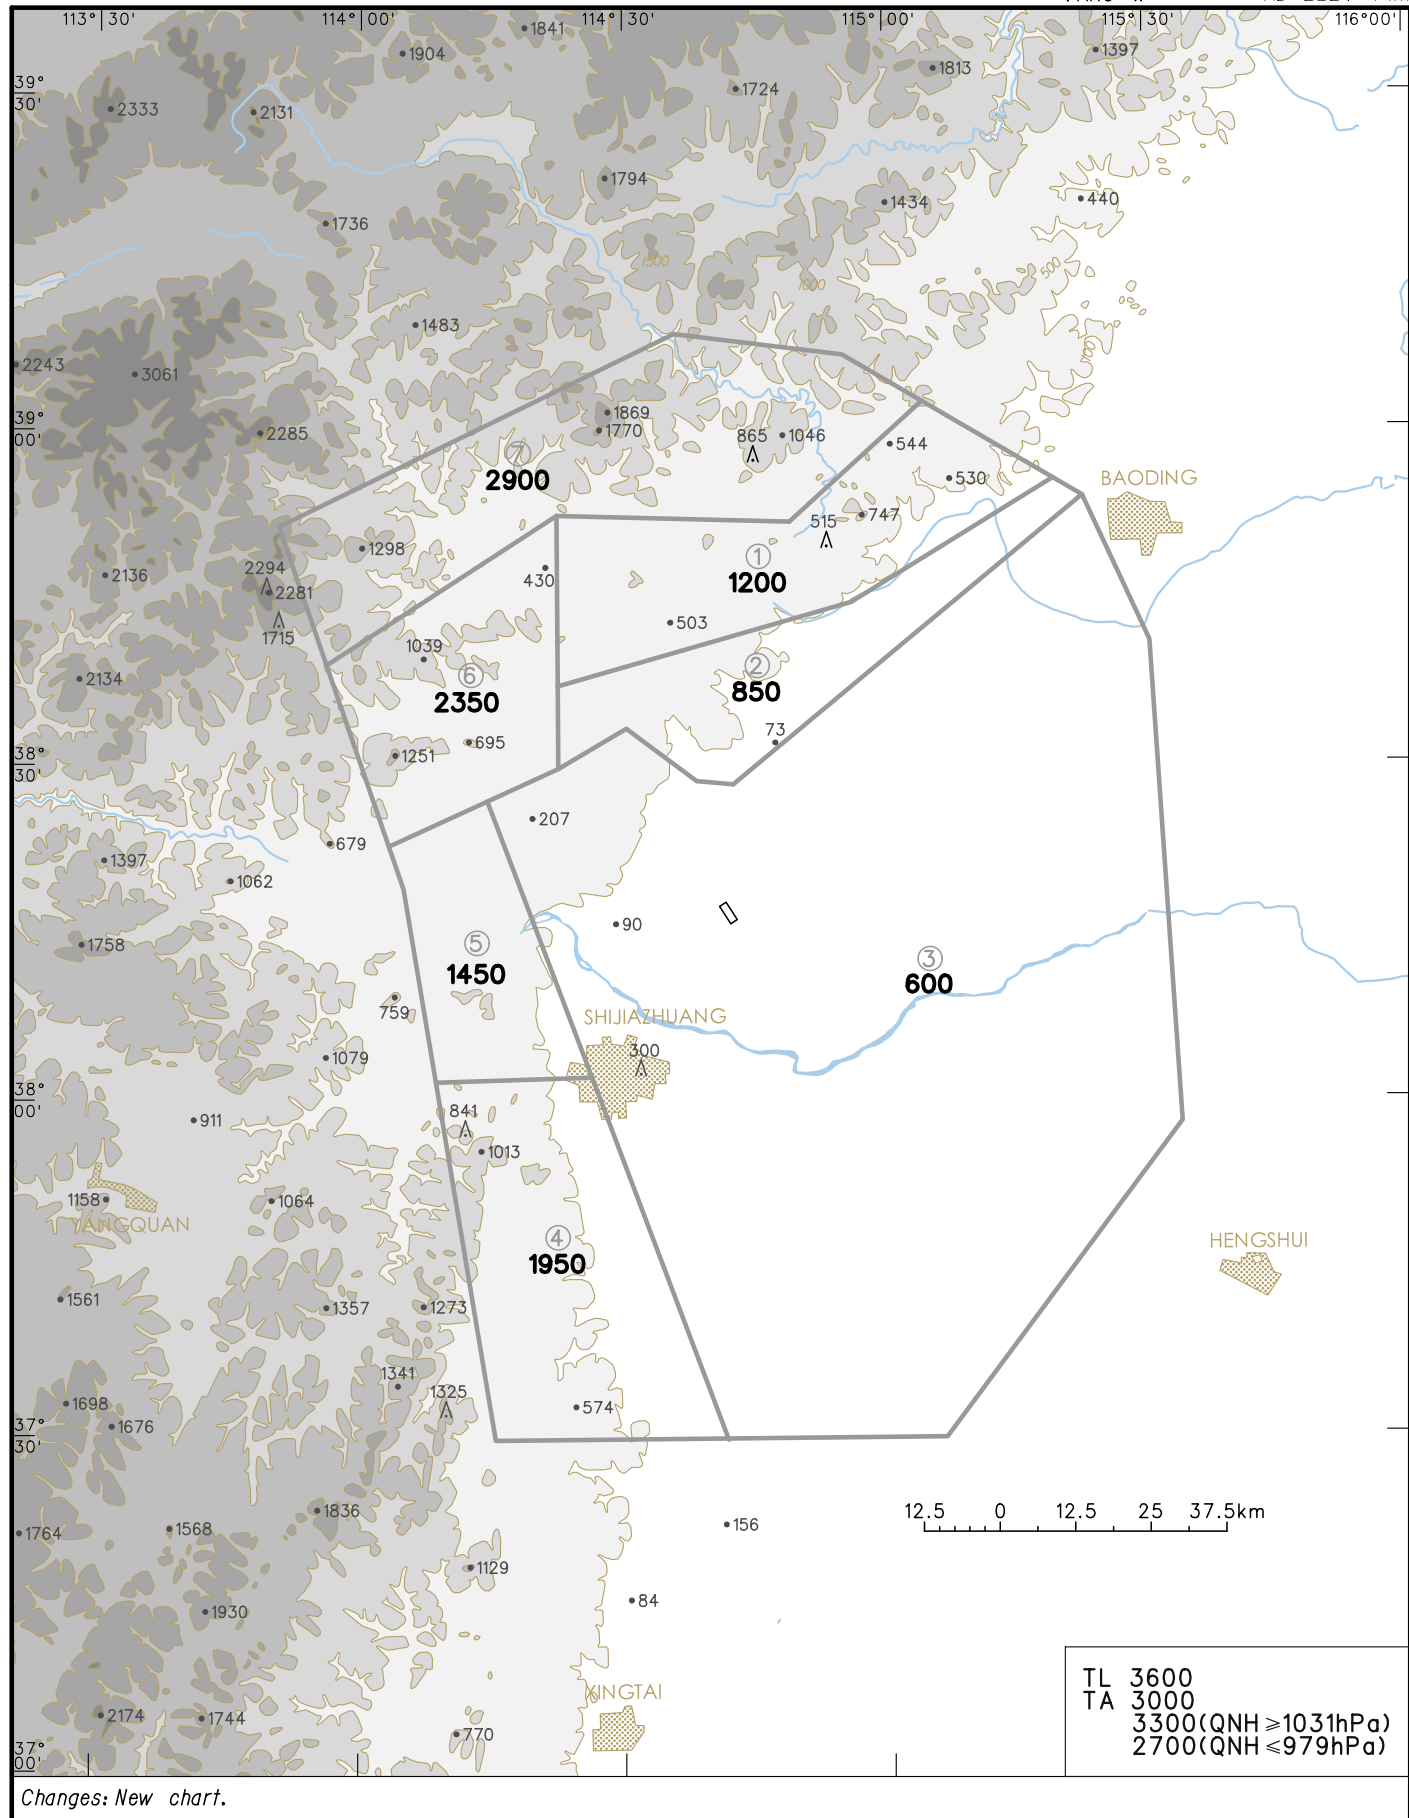

ATC SURVEILLANCE MINIMUM ALTITUDE CHART

ATIS 127.85
 TWR 118.35(123.65)
 APP01 120.45(124.75)
 APP02 119.125(124.75)

ZBSJ SHIJIAZHUANG/Zhengding
 VAR5° W AD ELEV 71m

Changes: New chart.